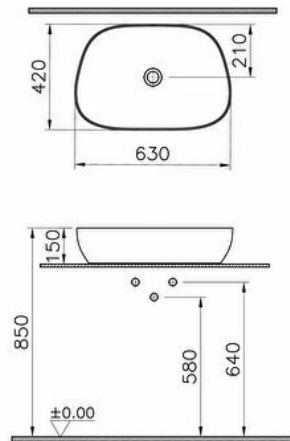

Collection: Outline Recycled

Technical specifications

Colour	Mat Beige
Height	150
Width	630
Depth	420
Designer	VitrA Design Team
Finish	Hygiene
Material	Hygiene

Overflow Hole	Without Overflow
Countertop Usage	Bowl
Design Shape	Tv Shape
Washbasin	
Overflow Hole Detail	Without Overflow
Tap Hole Options	Without Tap Hole
Ceramic Sanitaryware	
Guarantee	10
Drainer	Ceramic Syphon Plug

Syphon	Syphon Not Included
Body Material	VC- Vitreous China
Packaged Product	
Sizes (WxDxH)	655X165X460
Marketing Measure	
(cm)	63 x 42

2A technical drawing

**Technical specifications**

Colour: Mat Beige **Height:** 150 **Width:** 630 **Depth:** 420 **Designer:** VitrA Design Team **Finish:** Hygiene **Material:** Hygiene **Overflow Hole:** Without Overflow **Countertop Usage:** Bowl **Design Shape Washbasin:** Tv Shape **Overflow Hole Detail:** Without Overflow **Tap Hole Options Ceramic Sanitaryware:** Without Tap Hole **Guarantee:** 10 **Drainer:** Ceramic Syphon Plug **Syphon:** Syphon Not Included **Body Material:** VC- Vitreous China **Packaged Product Sizes (WxDxH):** 655X165X460 **Marketing Measure (cm):** 63 x 42