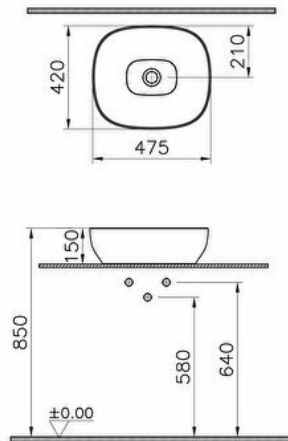

Collection: Outline Recycled

Technical specifications

| | |
|-----------------|-------------------|
| Colour | Mat Beige |
| Height | 150 |
| Width | 475 |
| Depth | 420 |
| Designer | VitrA Design Team |
| Finish | Hygiene |
| Material | Hygiene |

| | |
|-----------------------------|---------------------|
| Overflow Hole | Without Overflow |
| Countertop Usage | Bowl |
| Design Shape | Rectangular |
| Washbasin | |
| Overflow Hole Detail | Without Overflow |
| Tap Hole Options | Without Tap Hole |
| Ceramic Sanitaryware | |
| Guarantee | 10 |
| Drainer | Ceramic Syphon Plug |

| | |
|--------------------------|---------------------|
| Syphon | Syphon Not Included |
| Body Material | VC- Vitreous China |
| Packaged Product | |
| Sizes (WxDxH) | 495X175X480 |
| Marketing Measure | |
| (cm) | 48 x 42 |

2A technical drawing

**Technical specifications**

Colour: Mat Beige **Height:** 150 **Width:** 475 **Depth:** 420 **Designer:** VitrA Design Team **Finish:** Hygiene **Material:** Hygiene **Overflow Hole:** Without Overflow **Countertop Usage:** Bowl **Design Shape Washbasin:** Rectangular **Overflow Hole Detail:** Without Overflow **Tap Hole Options Ceramic Sanitaryware:** Without Tap Hole **Guarantee:** 10 **Drainer:** Ceramic Syphon Plug **Syphon:** Syphon Not Included **Body Material:** VC- Vitreous China **Packaged Product Sizes (WxDxH):** 495X175X480 **Marketing Measure (cm):** 48 x 42