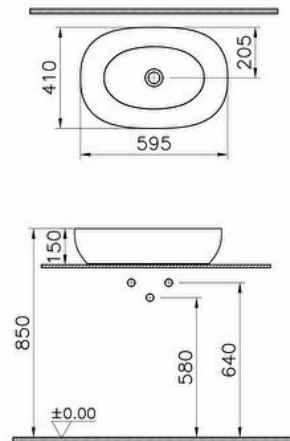

### Technical specifications

<b>Colour</b>	Mat Beige
<b>Height</b>	150
<b>Width</b>	595
<b>Depth</b>	410
<b>Designer</b>	VitrA Design Team
<b>Finish</b>	Hygiene
<b>Material</b>	Hygiene

<b>Overflow Hole</b>	Without Overflow
<b>Countertop Usage</b>	Bowl
<b>Design Shape</b>	Oval
<b>Washbasin</b>	
<b>Overflow Hole Detail</b>	Without Overflow
<b>Tap Hole Options</b>	Without Tap Hole
<b>Ceramic Sanitaryware</b>	
<b>Guarantee</b>	10
<b>Drainer</b>	Ceramic Syphon Plug

<b>Syphon</b>	Syphon Not Included
<b>Body Material</b>	VC- Vitreous China
<b>Packaged Product</b>	
<b>Sizes (WxDxH)</b>	655X165X460
<b>Marketing Measure</b>	
<b>(cm)</b>	60 x 41

## 2A technical drawing

**Technical specifications**

**Colour:** Mat Beige **Height:** 150 **Width:** 595 **Depth:** 410 **Designer:** VitrA Design Team **Finish:** Hygiene **Material:** Hygiene **Overflow Hole:** Without Overflow **Countertop Usage:** Bowl **Design Shape Washbasin:** Oval **Overflow Hole Detail:** Without Overflow **Tap Hole Options Ceramic Sanitaryware:** Without Tap Hole **Guarantee:** 10 **Drainer:** Ceramic Syphon Plug **Syphon:** Syphon Not Included **Body Material:** VC- Vitreous China **Packaged Product Sizes (WxDxH):** 655X165X460 **Marketing Measure (cm):** 60 x 41