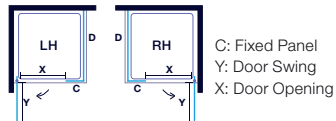

Pivot Door & Inline Panel with Side Panel

Features

- Height 1950mm
- Solid chrome double handle
- Cover caps
- Space saving solution
- Inward and outward opening swing
- Concealed fixings
- Reversible
- Wetroom compatible

Pivot Door and Inline Panel with Side Panel

Size	Size of Pivot Door	Code	Inline Panels	Tray Finish Adjustment	Door Opening X	Door Swing Y	Fixed Panel C
1000	800	S8FPI1002H	200	960-1000	682	680	225
1100	800	S8FPI1103H	300	1060-1100	682	680	325
	900	S8FPI1102H	200		782	780	225
1200	800	S8FPI1204H	400	1160-1200	682	680	425
	900	S8FPI1203H	300		782	780	325
	1000	S8FPI1202H	200		882	880	225
1300	800	S8FPI1305H	500	1260-1300	682	680	525
	900	S8FPI1304H	400		782	780	425
	1000	S8FPI1303H	300		882	880	325
1400	900	S8FPI1405H	500	1360-1400	782	780	525
	1000	S8FPI1404H	400		882	880	425
1500	1000	S8FPI1505H	500	1460-1500	882	880	525
	800	S8FPI1507H	700		682	680	725
1600	900	S8FPI1607H	700	1560-1600	782	780	725
	1000	S8FPI1607H	700		882	880	725
1700	1000	S8FPI1707H	700	1660-1700	882	880	725

Please Note: Items in bold are our recommended configurations. **Available with TouchStone Tray Only

in Recess

Optional Pivot Door and Inline Side Panel

Size	Code	Tray Finish Adjustment
760	S8FSP76IN	735-755
800	S8FSP80IN	775-795
900	S8FSP90IN	875-895