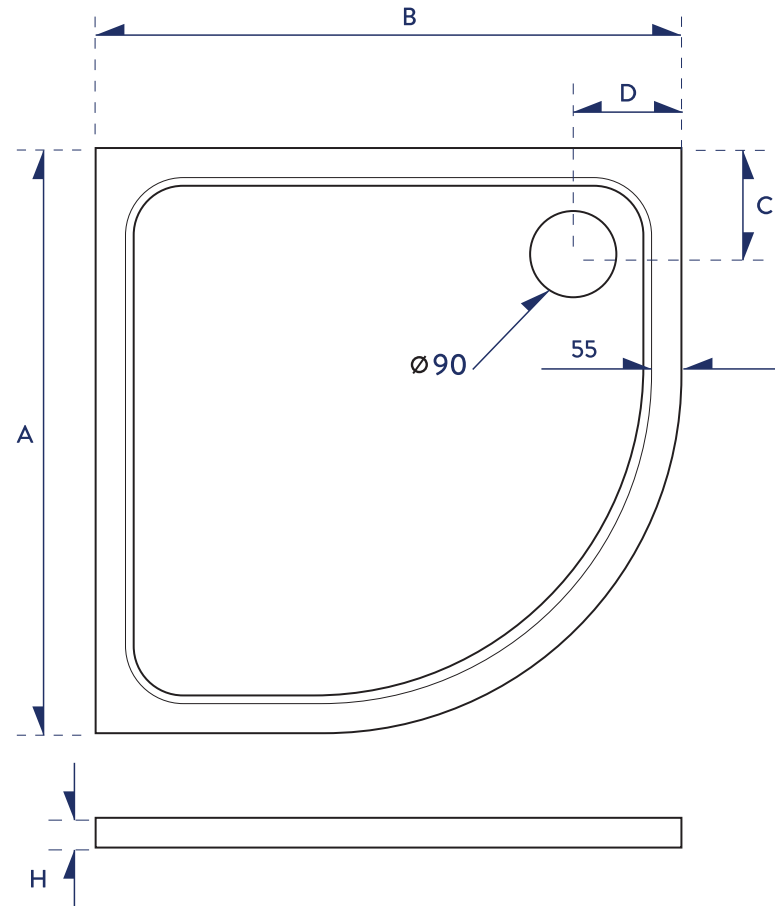

QUADRANT SHOWER TRAY

Code	Product Specification (mm)	A (mm)	B (mm)	C (mm)	D (mm)	H (mm)	Packaging Specification (mm)	Net Weight (kg)	Gross Weight (kg)
800-800-QUAD-WTE	800*800*30	800	800	160	160	30	840*840*60	25	26