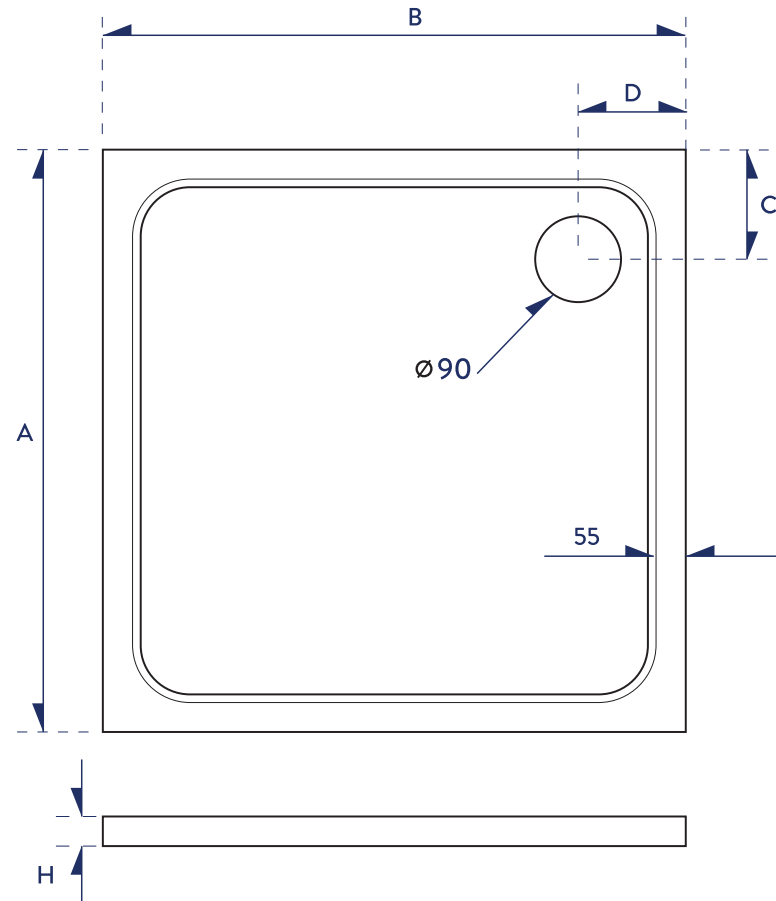

SQUARE SHOWER TRAY

Code	Product Specification (mm)	A (mm)	B (mm)	C (mm)	D (mm)	H (mm)	Packaging Specification (mm)	Net Weight (kg)	Gross Weight (kg)
800-800-SQ-WTE	800*800*30	800	800	160	160	30	840*840*60	27	28