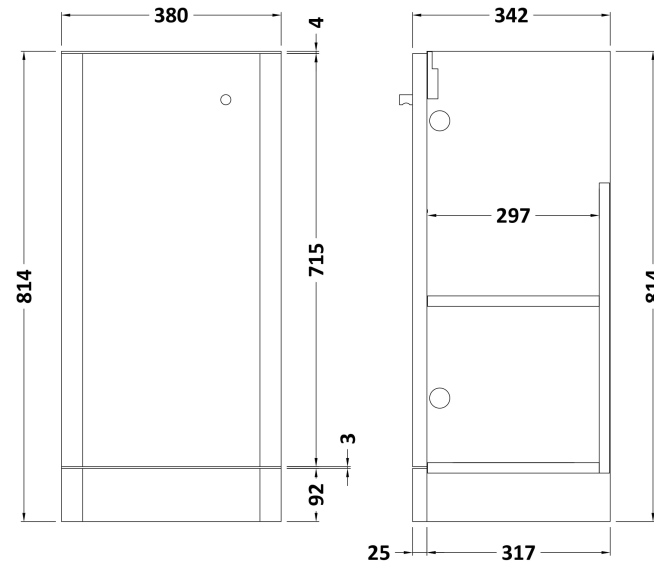

Sales Code: COR102

Description: 400 Floor Standing 1-Door Unit & Basin

Packaging Details

Barcode: 5056211897071

Sales Code: RC0102

Description: 400 Floor Standing 1-Door Unit

Product Dimensions

Height (mm):	814
Width (mm):	379
Depth (mm):	342
Nett Weight (kg):	15.5

Packaging Dimensions

Height (mm):	835
Width (mm):	400
Depth (mm):	340
Gross Weight (kg):	16

Packaging Data

Box Colour:	Brown Cardboard Box - Printed
Box Qty:	1
Label Size:	100 x 50
Label Colour:	Not Applicable
Label Qty:	0

Sales Code: RC002

Description: 400 Thin Edge Basin 1Th (Radius Corners)

Product Dimensions

Height (mm):	135
Width (mm):	405
Depth (mm):	355
Nett Weight (kg):	9.5

Packaging Dimensions

Height (mm):	415
Width (mm):	440
Depth (mm):	210
Gross Weight (kg):	10

Packaging Data

Box Colour:	Brown Cardboard Box - Printed
Box Qty:	1
Label Size:	130 x 95
Label Colour:	Not Applicable
Label Qty:	0

Outer Box Dimensions (If Applicable)

Height (mm):	
Width (mm):	
Depth (mm):	
Gross Weight (kg):	
Barcode:	5056211853381