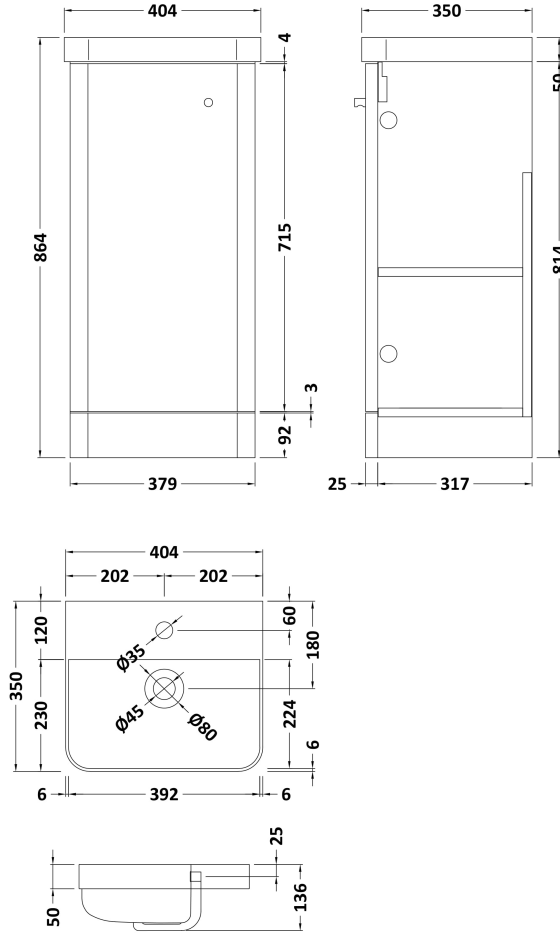

Sales Code: COR102

Description: 400 Floor Standing 1-Door Unit & Basin

Packaging Details

Barcode: 5056211897071

Sales Code: RC0102

Description: 400 Floor Standing 1-Door Unit

Product Dimensions

Height (mm):	814
Width (mm):	379
Depth (mm):	342
Nett Weight (kg):	15.5

Packaging Dimensions

Height (mm):	835
Width (mm):	400
Depth (mm):	340
Gross Weight (kg):	16

Packaging Data

Box Colour:	Brown Cardboard Box - Printed
Box Qty:	1
Label Size:	100 x 50
Label Colour:	Not Applicable
Label Qty:	0

Outer Box Dimensions (If Applicable)

Height (mm):	
Width (mm):	
Depth (mm):	
Gross Weight (kg):	
Barcode:	5056211853329

Product Details

Country of Origin:	China
Fitting Instruction:	No
CE Certification:	N/A
FSC Certified Materials:	Yes
Colour:	Gloss White
Construction Method:	Cam & Wood Dowel
Construction Type:	Rigid
Cabinet Finish:	MFC Painted Gloss
Fascia Finish:	Mdf Painted Gloss
Cabinet Thickness (mm):	16
Fascia Thickness (mm):	25
Drawer Included:	No
Drawer Type:	Not Applicable
No of Shelves:	2
Hinge Type:	95 Degree Clip-On Soft Close
Hinge Included:	Yes
Adjustable Legs:	No
Fixings Included:	Yes
Handle Style:	Modern
Waste Shroud:	No
Handle Included:	Yes
Handle Type:	Knob

Sales Code: RC002

Description: 400 Thin Edge Basin 1Th (Radius Corners)

Product Dimensions

Height (mm):	135
Width (mm):	405
Depth (mm):	355
Nett Weight (kg):	9.5

Packaging Dimensions

Height (mm):	415
Width (mm):	440
Depth (mm):	210
Gross Weight (kg):	10