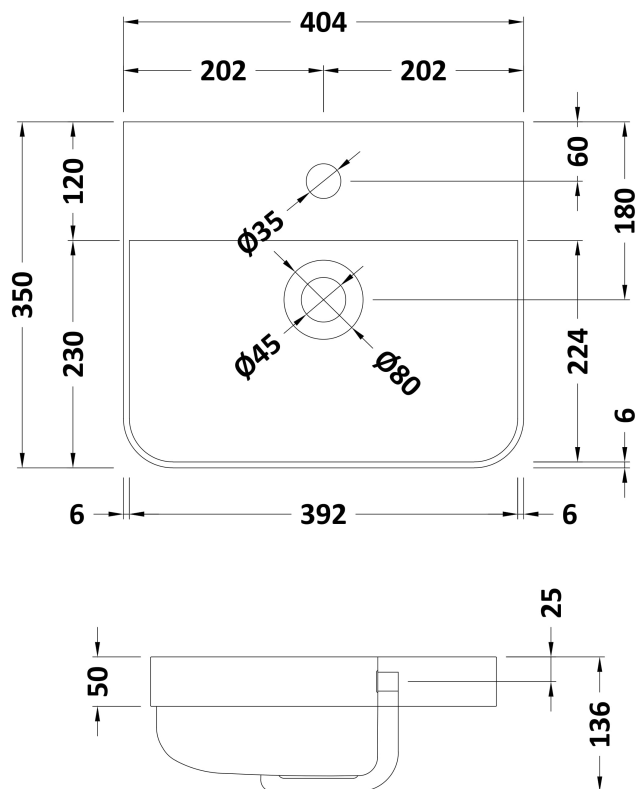

Packaging Dimensions

Height (mm):	835
Width (mm):	400
Depth (mm):	340
Gross Weight (kg):	16

Packaging Data

Box Colour:	Brown Cardboard Box - Printed
Box Qty:	1
Label Size:	100 x 50
Label Colour:	Not Applicable
Label Qty:	0

Outer Box Dimensions (If Applicable)

Height (mm):	
Width (mm):	
Depth (mm):	
Gross Weight (kg):	
Barcode:	5056211853329

Product Details

Country of Origin:	China
Fitting Instruction:	No
CE Certification:	N/A
FSC Certified Materials:	Yes
Colour:	Gloss White
Construction Method:	Cam & Wood Dowel
Construction Type:	Rigid
Cabinet Finish:	MFC Painted Gloss
Fascia Finish:	Mdf Painted Gloss
Cabinet Thickness (mm):	16
Fascia Thickness (mm):	25
Drawer Included:	No
Drawer Type:	Not Applicable
No of Shelves:	2
Hinge Type:	95 Degree Clip-On Soft Close
Hinge Included:	Yes
Adjustable Legs:	No
Fixings Included:	Yes
Handle Style:	Modern
Waste Shroud:	No
Handle Included:	Yes
Handle Type:	Knob

Sales Code: RC002

Description: 400 Thin Edge Basin 1Th (Radius Corners)

Product Dimensions

Height (mm):	135
Width (mm):	405
Depth (mm):	355
Nett Weight (kg):	9.5

Packaging Dimensions

Height (mm):	415
Width (mm):	440
Depth (mm):	210
Gross Weight (kg):	10

Packaging Data

Box Colour:	Brown Cardboard Box - Printed
Box Qty:	1
Label Size:	130 x 95
Label Colour:	Not Applicable
Label Qty:	0

Outer Box Dimensions (If Applicable)

Height (mm):	
Width (mm):	
Depth (mm):	
Gross Weight (kg):	
Barcode:	5056211853381