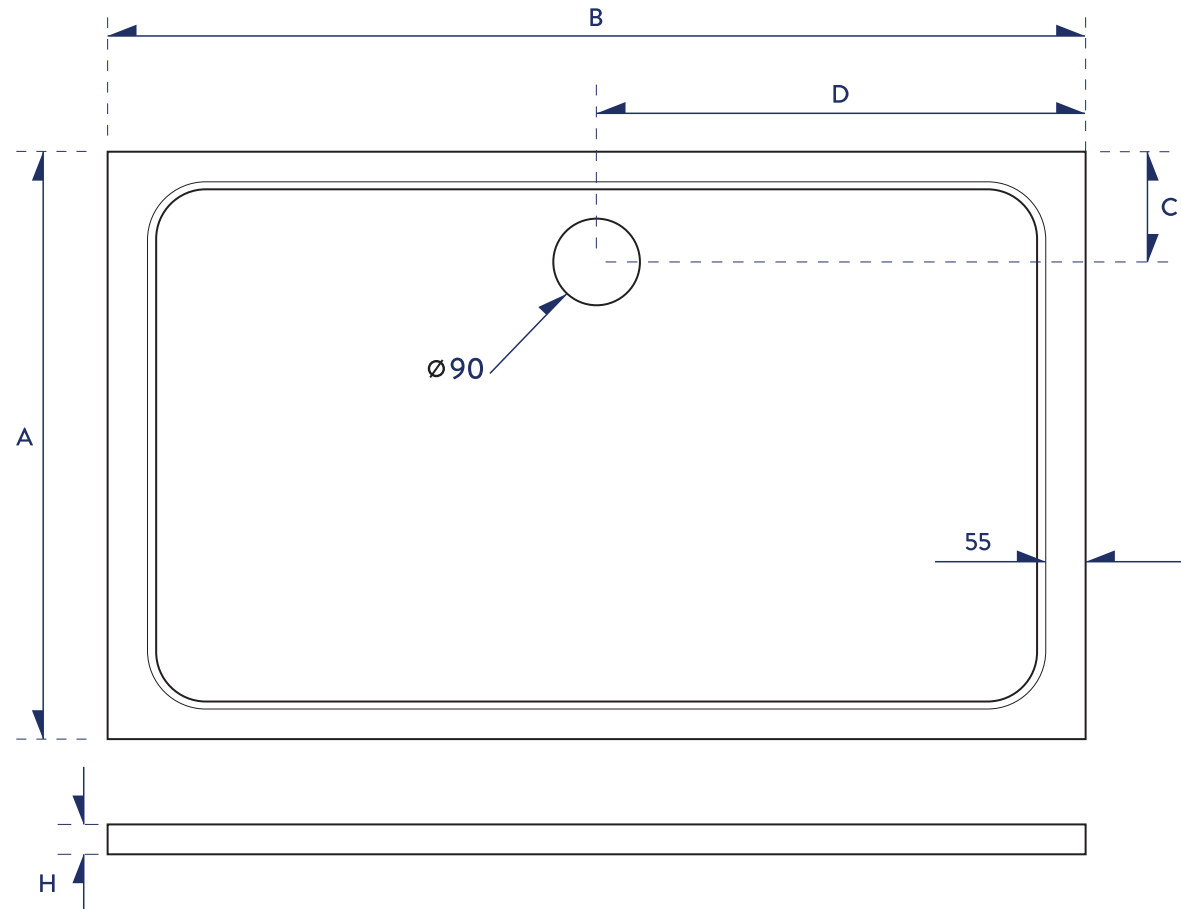

RECTANGLE SHOWER TRAY

Code	Product Specification (mm)	A (mm)	B (mm)	C (mm)	D (mm)	H (mm)	Packaging Specification (mm)	Net Weight (kg)	Gross Weight (kg)
900-800-REC-WTE	800*900*30	800	900	160	450	30	840*940*60	30	31