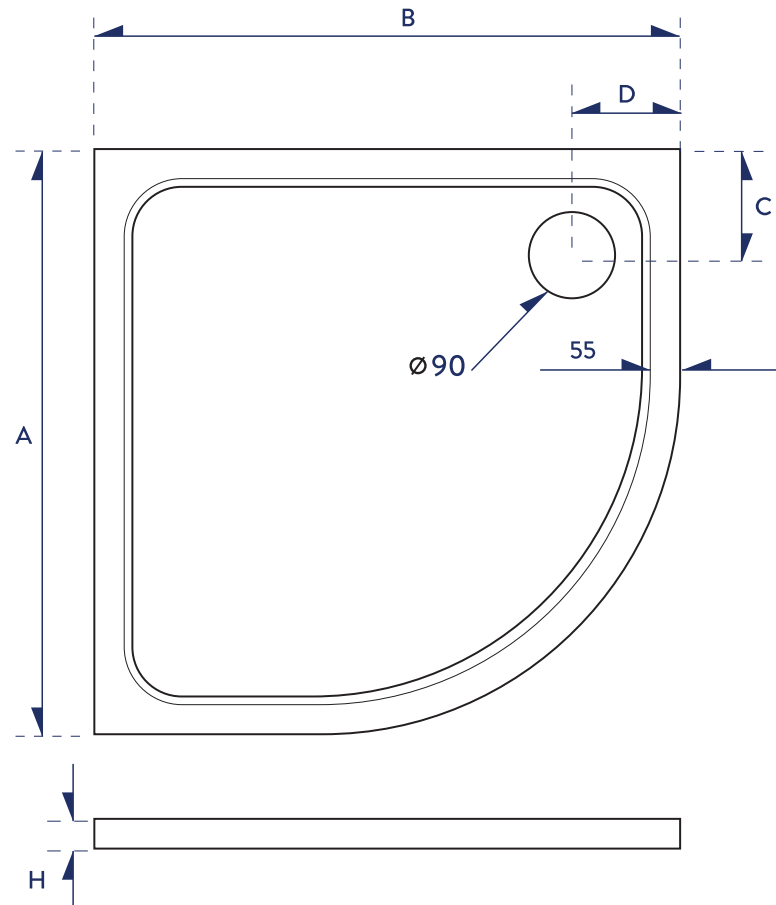

# QUADRANT SHOWER TRAY

Code	Product Specification (mm)	A (mm)	B (mm)	C (mm)	D (mm)	H (mm)	Packaging Specification (mm)	Net Weight (kg)	Gross Weight (kg)
900-900-QUAD-WTE	900*900*30	900	900	160	160	30	940*940*60	32	33