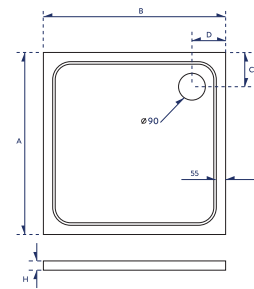

PRODUCT DATA SHEET

900x900mm Square 30mm Shower Tray White

Product Code: 900-900-SQ-WTE

SCUDO
BEAUTIFUL BATHROOMS

0330 124 7290

sales@scudo.co.uk - www.scudo.co.uk

Scudo is the trading name of Harrison Bathrooms Ltd. Whilst we endeavour to ensure that the product information is accurate we accept no liability for any information given. All images are for illustration purposes only. Product images and specification are subject to change. Measurement are in millimetres and are nominal.

Product Name	900-900-SQ-WTE
Product Description	900mm Square 30mm Shower Tray White
Product Transportation	
Barcode	5060964936963
Commodity code	3922100000
Product Measurements	
Product Weight (KG)	34
Product Width (mm)	900
Product Height (mm)	30
Product Depth (mm)	900
Primary Packed Measurements	
Packaged Weight	35
Packed Length	940
Packed Width	940
Packed Height	60

General Information	
Construction Material	Resin Fill, Gel Coat
Installation type	Floor or Leg set mounted
Colour / Finish	White Gel Coat
Shower Tray Attributes	
Radius	N/a
Slip Resistant	No
Waste Included	No
Profile Type	Low Profile
Depth (mm)	30
Handed	N/a
Compatible Leg Set	TRAY-FITTING-KITA
Shape	Square
Waste Size (Ø)	90mm

Code	Product Specification (mm)	A (mm)	B (mm)	C (mm)	D (mm)	H (mm)	Packaging Specification (mm)	Net Weight (kg)	Gross Weight (kg)
900-900-SQ-WTE	900*900*30	900	900	160	160	30	940*940*60	34	35

LIFETIME GUARANTEE