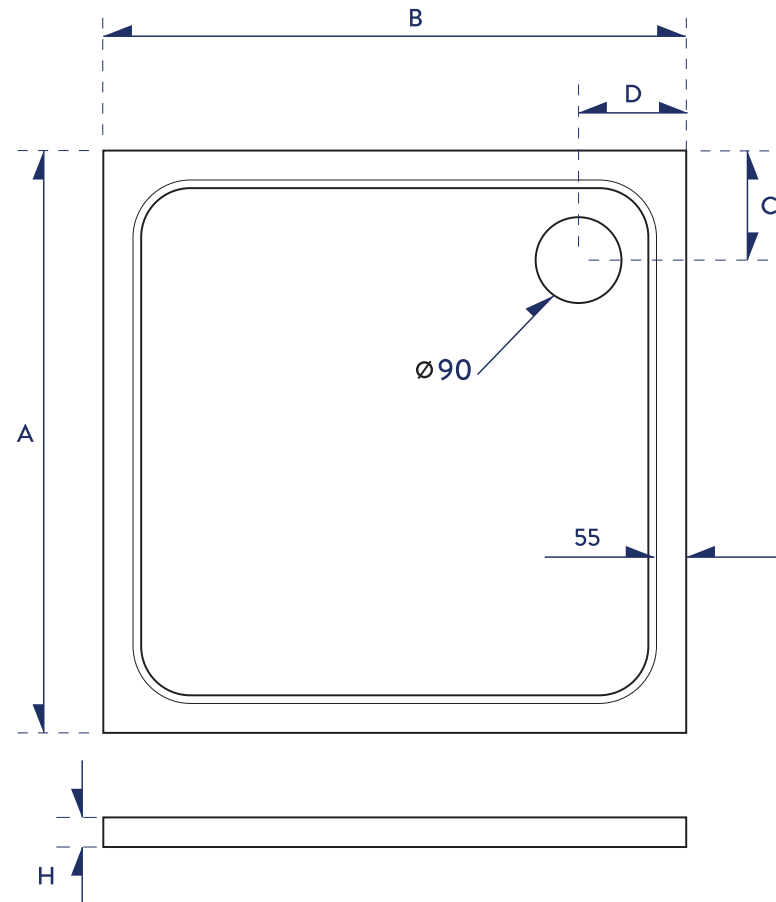

SQUARE SHOWER TRAY

Code	Product Specification (mm)	A (mm)	B (mm)	C (mm)	D (mm)	H (mm)	Packaging Specification (mm)	Net Weight (kg)	Gross Weight (kg)
900-900-SQ-WTE	900*900*30	900	900	160	160	30	940*940*60	34	35