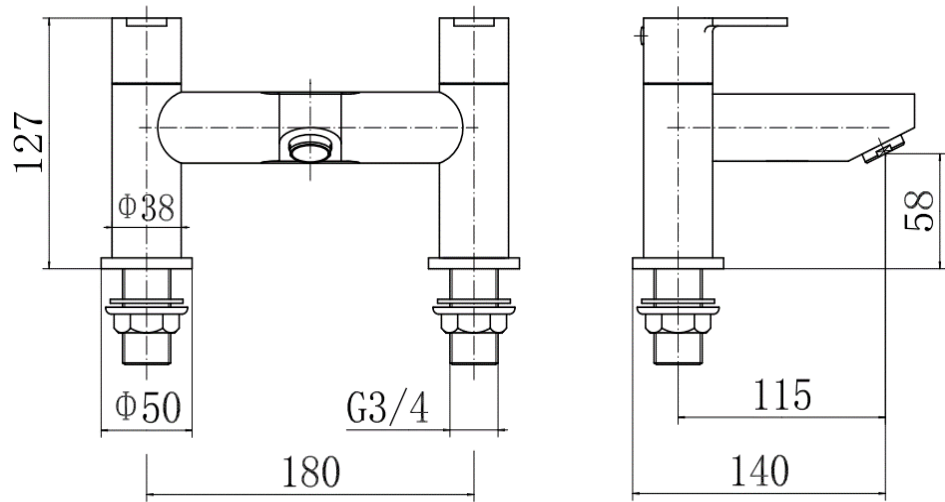

ADDITIONAL INFORMATION

- Matt black finish
- Back nut
- 2 year guarantee*

WORKING PRESSURES (bar)

Min Pressure	Max Pressure	Best Performance
0.2 bar	5 bar	2 bar

FLOW RATES (litres per minute)

0.5 Bar	1 Bar	3 Bar
20.9	29.7	50.7

* For full details of our guarantee please refer to our website. Our products are backed by a 10 year guarantee, this is only valid to customers who complete and submit the online Niagara® Guarantee Registration Form within 30 days of installation. Please note that products with finishes other than Chrome are guaranteed for 2 years only. To register and activate your guarantee visit: www.cavalierbathrooms.co.uk

Products are supplied with full installation instructions and fixings. All measurements in mm and are nominal.