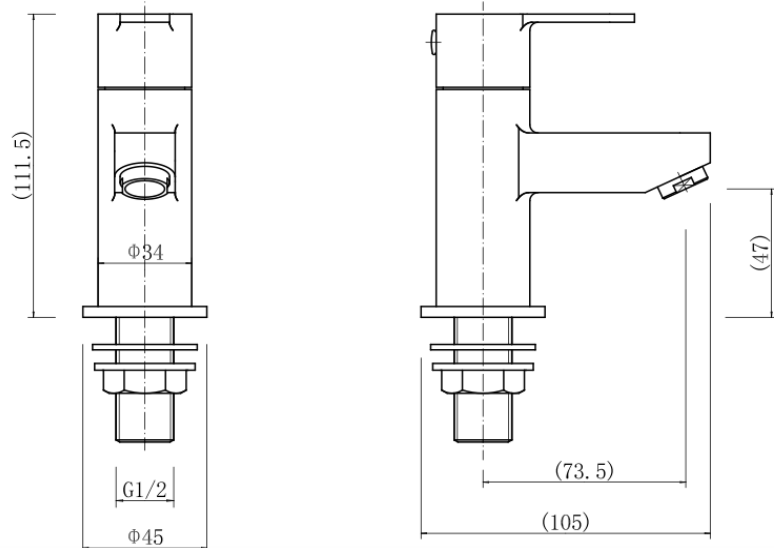

ADDITIONAL INFORMATION

- Chrome finish
- Back nut
- 10 year guarantee*

WORKING PRESSURES (bar)

Min Pressure	Max Pressure	Best Performance
0.2 bar	5 bar	2 bar

FLOW RATES (litres per minute)

0.5 Bar	1 Bar	3 Bar
8.7	12.1	20.8

* For full details of our guarantee please refer to our website. Our products are backed by a 10 year guarantee, this is only valid to customers who complete and submit the online Niagara® Guarantee Registration Form within 30 days of installation. Please note that products with finishes other than Chrome are guaranteed for 2 years only. To register and activate your guarantee visit: www.cavalierbathrooms.co.uk

Products are supplied with full installation instructions and fixings. All measurements in mm and are nominal.