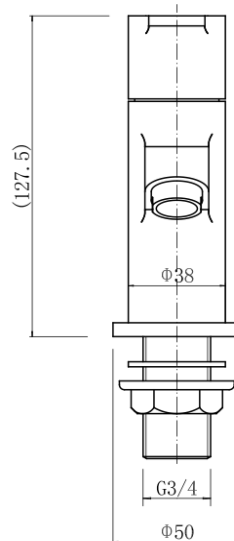

ADDITIONAL INFORMATION

- Matt black finish
- Back nut
- 2 year guarantee*

WORKING PRESSURES (bar)

Min Pressure	Max Pressure	Best Performance
0.2 bar	5 bar	2 bar

FLOW RATES (litres per minute)

0.5 Bar	1 Bar	3 Bar
9.9	13.7	23.8

* For full details of our guarantee please refer to our website. Our products are backed by a 10 year guarantee, this is only valid to customers who complete and submit the online Niagara® Guarantee Registration Form within 30 days of installation. Please note that products with finishes other than Chrome are guaranteed for 2 years only. To register and activate your guarantee visit: www.cavalierbathrooms.co.uk

Products are supplied with full installation instructions and fixings. All measurements in mm and are nominal.