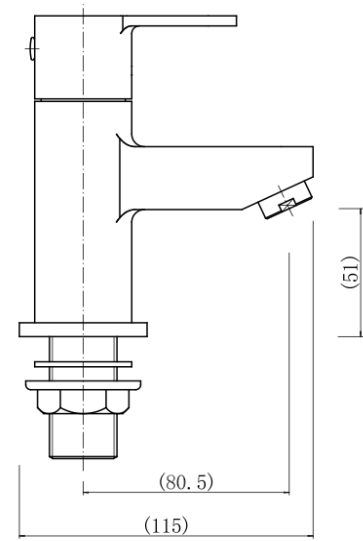

ADDITIONAL INFORMATION

- Matt black finish
- Back nut
- 2 year guarantee*

WORKING PRESSURES (bar)

Min Pressure	Max Pressure	Best Performance
0.2 bar	5 bar	2 bar

FLOW RATES (litres per minute)

0.5 Bar	1 Bar	3 Bar
9.9	13.7	23.8

* For full details of our guarantee please refer to our website. Our products are backed by a 10 year guarantee, this is only valid to customers who complete and submit the online Niagara® Guarantee Registration Form within 30 days of installation. Please note that products with finishes other than Chrome are guaranteed for 2 years only. To register and activate your guarantee visit: www.cavalierbathrooms.co.uk

Products are supplied with full installation instructions and fixings. All measurements in mm and are nominal.