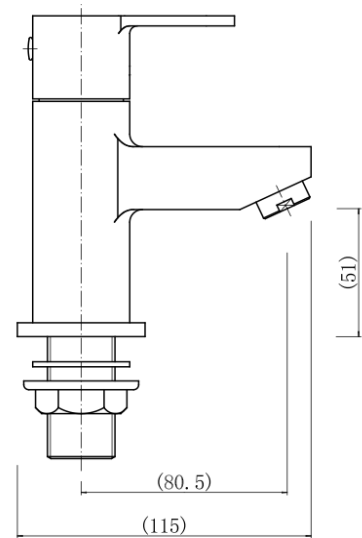

BY CAVALIER BATHROOMS

Camden 9007 BATH PILLAR TAPS - CHROME

PRODUCT SPECIFICATION

Product Code: 9007
 Finish: Chrome
 Description: Bath Pillar Taps
 Inlet Connections: G 3/4"
 Construction: Body: Brass
 Handle: Zinc
 Cartridge: G3/4 quarter turn cartridge
 Gross Weight (kg): 1.3

ADDITIONAL INFORMATION

- Chrome finish
- Back nut
- 10 year guarantee*

WORKING PRESSURES (bar)

Min Pressure	Max Pressure	Best Performance
0.2 bar	5 bar	2 bar

FLOW RATES (litres per minute)

0.5 Bar	1 Bar	3 Bar
9.9	13.7	23.8

Products are supplied with full installation instructions and fixings. All measurements in mm and are nominal.