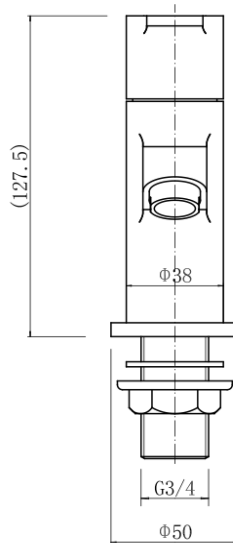

BY CAVALIER BATHROOMS

Camden 9007 BATH PILLAR TAPS - CHROME

PRODUCT SPECIFICATION

Product Code: 9007
 Finish: Chrome
 Description: Bath Pillar Taps
 Inlet Connections: G 3/4"
 Construction: Body: Brass
 Handle: Zinc
 Cartridge: G3/4 quarter turn cartridge
 Gross Weight (kg): 1.3

ADDITIONAL INFORMATION

- Chrome finish
- Back nut
- 10 year guarantee*

WORKING PRESSURES (bar)

Min Pressure	Max Pressure	Best Performance
0.2 bar	5 bar	2 bar

FLOW RATES (litres per minute)

0.5 Bar	1 Bar	3 Bar
9.9	13.7	23.8

Products are supplied with full installation instructions and fixings. All measurements in mm and are nominal.