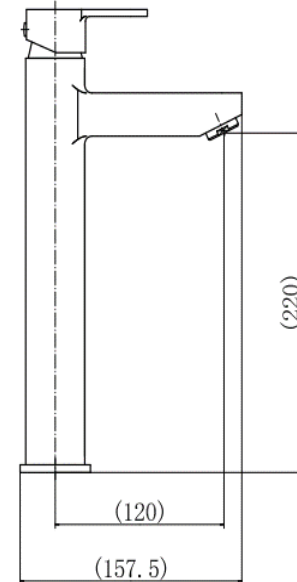

BY CAVALIER BATHROOMS

Camden 9008BL TALL MONO BASIN MIXER - BLACK

PRODUCT SPECIFICATION

Product Code: 9008BL
Finish: Matt black
Description: Tall Mono Basin Mixer + Click Clack
Inlet Connections: M10*1*1/2*600
Construction: Body: Brass
Handle: Zinc
Cartridge: 35mm ceramic cartridge
Gross Weight (kg): 1.049

ADDITIONAL INFORMATION

- Matt black finish
- With click-clack waste
- Flexible inlets
- 2 year guarantee*

WORKING PRESSURES (bar)

Min Pressure	Max Pressure	Best Performance
0.2 bar	5 bar	2 bar

FLOW RATES (litres per minute)

0.5 Bar	1 Bar	3 Bar
7.7	10.7	18.7

* For full details of our guarantee please refer to our website. Our products are backed by a 10 year guarantee, this is only valid to customers who complete and submit the online Niagara® Guarantee Registration Form within 30 days of installation. Please note that products with finishes other than Chrome are guaranteed for 2 years only. To register and activate your guarantee visit: www.cavalierbathrooms.co.uk

Products are supplied with full installation instructions and fixings. All measurements in mm and are nominal.