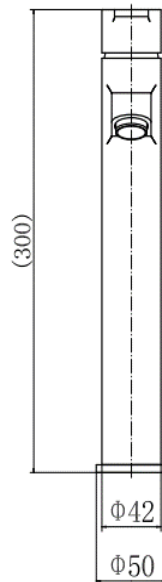

ADDITIONAL INFORMATION

- Matt black finish
- With click-clack waste
- Flexible inlets
- 2 year guarantee*

WORKING PRESSURES (bar)

Min Pressure	Max Pressure	Best Performance
0.2 bar	5 bar	2 bar

FLOW RATES (litres per minute)

0.5 Bar	1 Bar	3 Bar
7.7	10.7	18.7

* For full details of our guarantee please refer to our website. Our products are backed by a 10 year guarantee, this is only valid to customers who complete and submit the online Niagara® Guarantee Registration Form within 30 days of installation. Please note that products with finishes other than Chrome are guaranteed for 2 years only. To register and activate your guarantee visit: www.cavalierbathrooms.co.uk

Products are supplied with full installation instructions and fixings. All measurements in mm and are nominal.