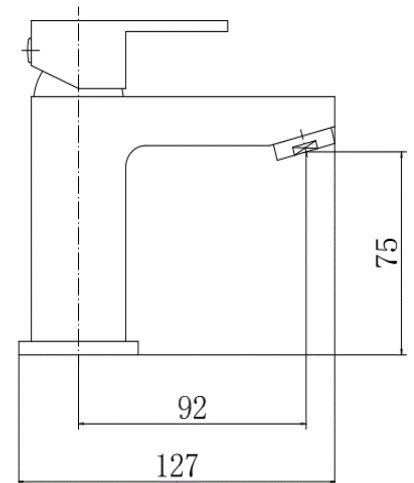

ADDITIONAL INFORMATION

- Chrome finish
- With click-clack waste
- Flexible inlets
- 10 year guarantee*

WORKING PRESSURES (bar)

Min Pressure	Max Pressure	Best Performance
0.2 bar	5 bar	2 bar

FLOW RATES (litres per minute)

0.5 Bar	1 Bar	3 Bar
6.8	9.5	16.1

* For full details of our guarantee please refer to our website. Our products are backed by a 10 year guarantee, this is only valid to customers who complete and submit the online Niagara® Guarantee Registration Form within 30 days of installation. Please note that products with finishes other than Chrome are guaranteed for 2 years only. To register and activate your guarantee visit: www.cavalierbathrooms.co.uk

Products are supplied with full installation instructions and fixings. All measurements in mm and are nominal.