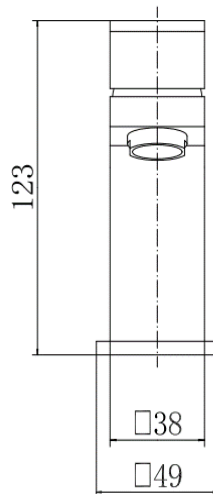

ADDITIONAL INFORMATION

- Chrome finish
- With click-clack waste
- Flexible inlets
- 10 year guarantee*

WORKING PRESSURES (bar)

Min Pressure	Max Pressure	Best Performance
0.2 bar	5 bar	2 bar

FLOW RATES (litres per minute)

0.5 Bar	1 Bar	3 Bar
6.8	9.5	16.1

* For full details of our guarantee please refer to our website. Our products are backed by a 10 year guarantee, this is only valid to customers who complete and submit the online Niagara® Guarantee Registration Form within 30 days of installation. Please note that products with finishes other than Chrome are guaranteed for 2 years only. To register and activate your guarantee visit: www.cavalierbathrooms.co.uk

Products are supplied with full installation instructions and fixings. All measurements in mm and are nominal.