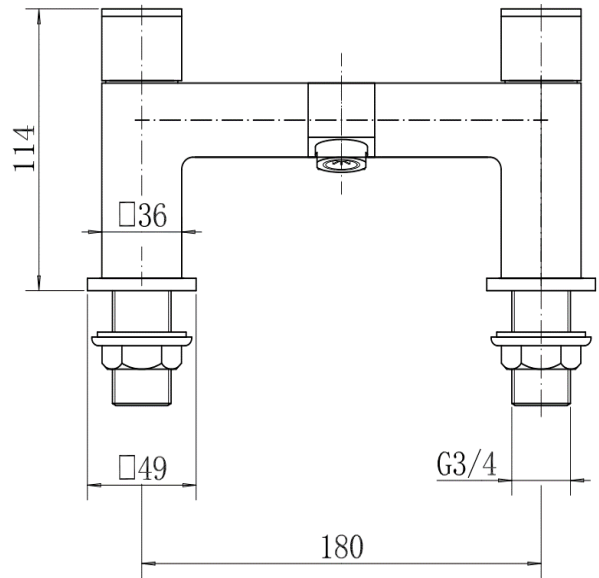

ADDITIONAL INFORMATION

- Chrome finish
- Back nut
- 10 year guarantee*

WORKING PRESSURES (bar)

Min Pressure	Max Pressure	Best Performance
0.2 bar	5 bar	2 bar

FLOW RATES (litres per minute)

0.5 Bar	1 Bar	3 Bar
9.4	13.5	21.9

* For full details of our guarantee please refer to our website. Our products are backed by a 10 year guarantee, this is only valid to customers who complete and submit the online Niagara® Guarantee Registration Form within 30 days of installation. Please note that products with finishes other than Chrome are guaranteed for 2 years only. To register and activate your guarantee visit: www.cavalierbathrooms.co.uk

Products are supplied with full installation instructions and fixings. All measurements in mm and are nominal.