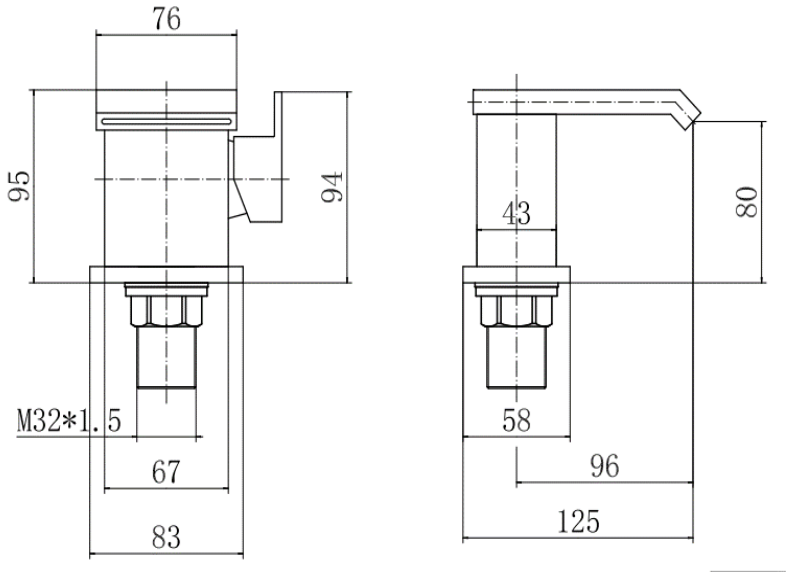

ADDITIONAL INFORMATION

- Chrome finish
- With click-clack waste
- Flexible inlets
- 10 year guarantee*

WORKING PRESSURES (bar)

Min Pressure	Max Pressure	Best Performance
0.2 bar	5 bar	2 bar

FLOW RATES (litres per minute)

0.5 Bar	1 Bar	3 Bar
6.8	9.2	15.9

* For full details of our guarantee please refer to our website. Our products are backed by a 10 year guarantee, this is only valid to customers who complete and submit the online Niagara® Guarantee Registration Form within 30 days of installation. Please note that products with finishes other than Chrome are guaranteed for 2 years only. To register and activate your guarantee visit: www.cavalierbathrooms.co.uk

Products are supplied with full installation instructions and fixings. All measurements in mm and are nominal.