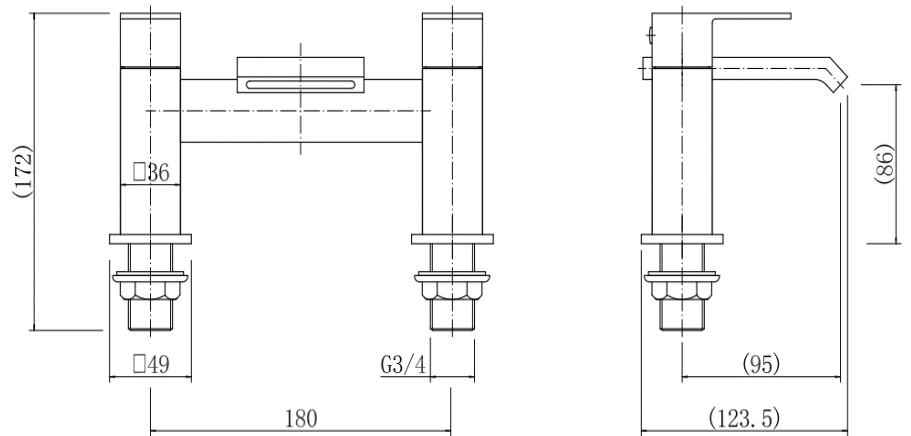

ADDITIONAL INFORMATION

- Chrome finish
- Back nut
- 10 year guarantee*

WORKING PRESSURES (bar)

Min Pressure	Max Pressure	Best Performance
0.2 bar	5 bar	2 bar

FLOW RATES (litres per minute)

0.5 Bar	1 Bar	3 Bar
9.9	13.7	23.8

* For full details of our guarantee please refer to our website. Our products are backed by a 10 year guarantee, this is only valid to customers who complete and submit the online Niagara® Guarantee Registration Form within 30 days of installation. Please note that products with finishes other than Chrome are guaranteed for 2 years only. To register and activate your guarantee visit: www.cavalierbathrooms.co.uk

Products are supplied with full installation instructions and fixings. All measurements in mm and are nominal.