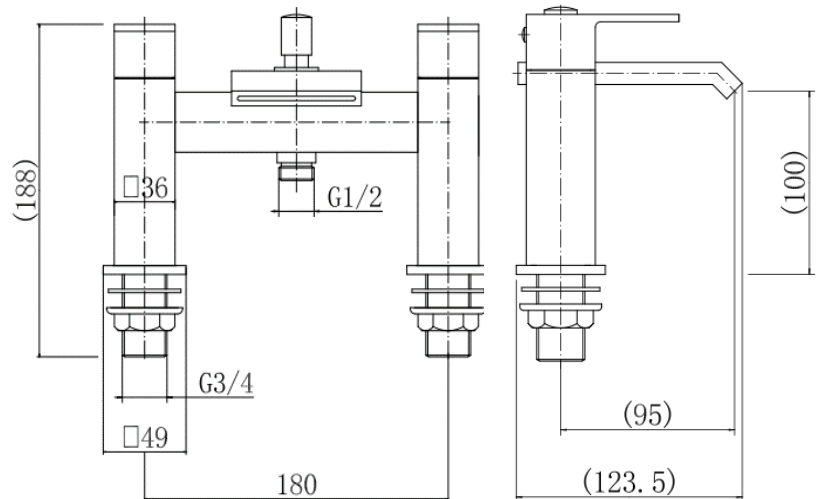

ADDITIONAL INFORMATION

- Chrome finish
- Back nut
- Comes with shower kit and wall bracket
- 10 year guarantee*

WORKING PRESSURES (bar)

Min Pressure	Max Pressure	Best Performance
0.2 bar	5 bar	2 bar

FLOW RATES (litres per minute)

0.5 Bar	1 Bar	3 Bar
8.2	11.4	19.5

* For full details of our guarantee please refer to our website. Our products are backed by a 10 year guarantee, this is only valid to customers who complete and submit the online Niagara® Guarantee Registration Form within 30 days of installation. Please note that products with finishes other than Chrome are guaranteed for 2 years only. To register and activate your guarantee visit: www.cavalierbathrooms.co.uk

Products are supplied with full installation instructions and fixings. All measurements in mm and are nominal.