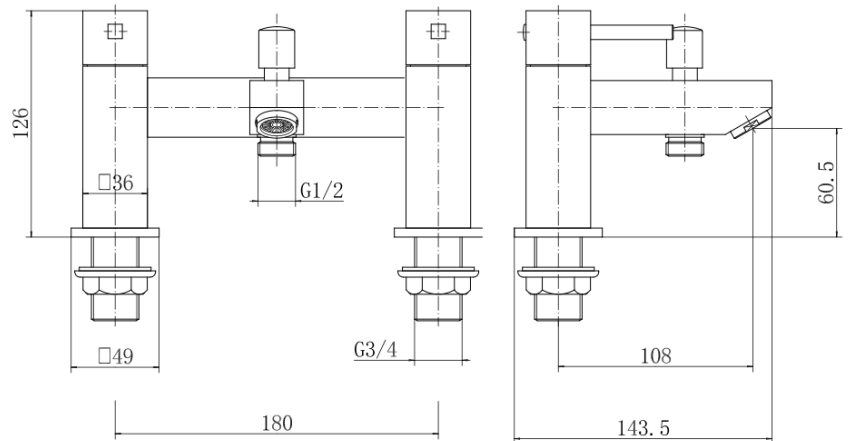

BY CAVALIER BATHROOMS

Finsbury 9069 BATH SHOWER MIXER - CHROME

PRODUCT SPECIFICATION

Product Code: 9069
 Finish: Chrome
 Description: Bath Shower Mixer
 Inlet Connections: 3/4 BSP
 Construction: Body: Brass
 Handle: Zinc
 Handset: ABS
 Hose: SS
 Cartridge: G3/4 quarter turn cartridge
 Gross Weight (kg): 2.919

ADDITIONAL INFORMATION

- Chrome finish
- Back nut
- Comes with shower kit and wall bracket
- 10 year guarantee*

WORKING PRESSURES (bar)

Min Pressure	Max Pressure	Best Performance
0.2 bar	5 bar	2 bar

FLOW RATES (litres per minute)

Products are supplied with full installation instructions and fixings. All measurements in mm and are nominal.