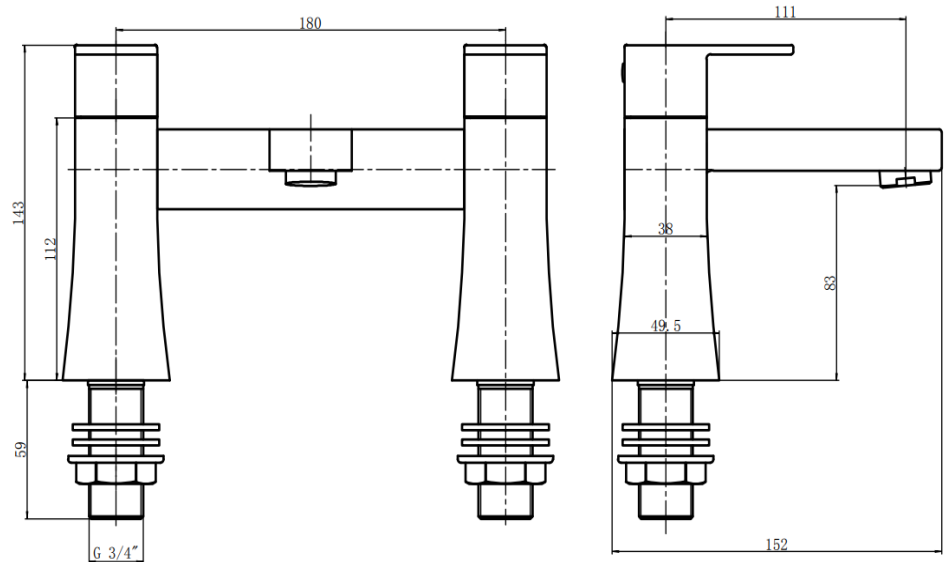

ADDITIONAL INFORMATION

- Chrome finish
- Back nut
- 10 year guarantee*

WORKING PRESSURES (bar)

Min Pressure	Max Pressure	Best Performance
0.2 bar	5 bar	2 bar

FLOW RATES (litres per minute)

0.5 Bar	1 Bar	3 Bar
7.1	10.3	18.9

* For full details of our guarantee please refer to our website. Our products are backed by a 10 year guarantee, this is only valid to customers who complete and submit the online Niagara® Guarantee Registration Form within 30 days of installation. Please note that products with finishes other than Chrome are guaranteed for 2 years only. To register and activate your guarantee visit: www.cavalierbathrooms.co.uk

Products are supplied with full installation instructions and fixings. All measurements in mm and are nominal.