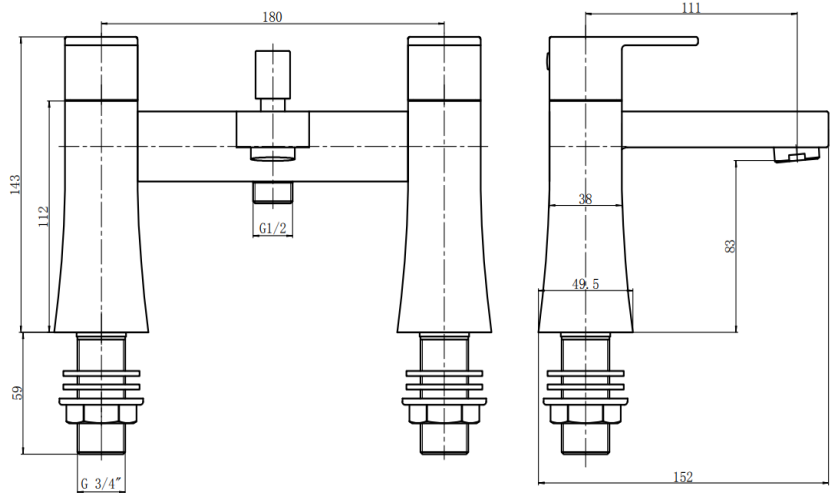

BY CAVALIER BATHROOMS

Sloane 9077 BATH SHOWER MIXER - CHROME

PRODUCT SPECIFICATION

Product Code: 9077
 Finish: Chrome
 Description: Bath Shower Mixer
 Inlet Connections: 3/4 BSP
 Construction: Body: Brass
 Handle: Zinc
 Handset: ABS
 Hose: SS
 Cartridge: G3/4 quarter turn cartridge
 Gross Weight (kg): 3.586

ADDITIONAL INFORMATION

- Chrome finish
- Back nut
- Comes with shower kit and wall bracket
- 10 year guarantee*

WORKING PRESSURES (bar)

Min Pressure	Max Pressure	Best Performance
0.2 bar	5 bar	2 bar

FLOW RATES (litres per minute)

Products are supplied with full installation instructions and fixings. All measurements in mm and are nominal.