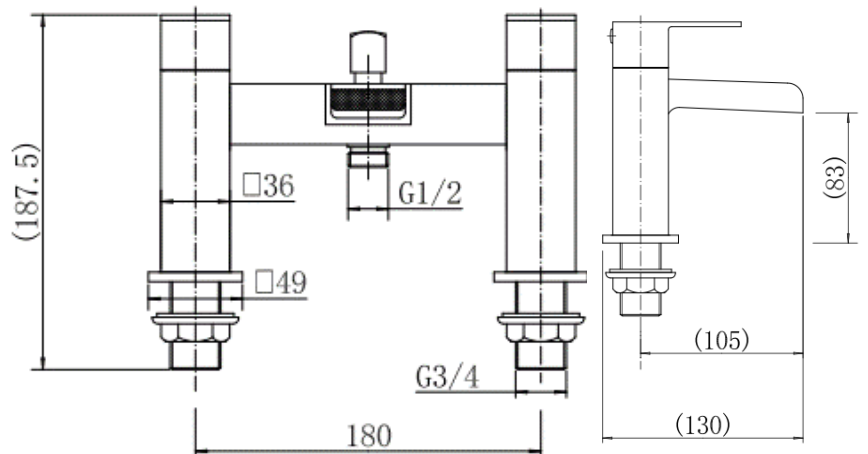

ADDITIONAL INFORMATION

- Chrome finish
- Back nut
- Comes with shower kit and wall bracket
- 10 year guarantee*

WORKING PRESSURES (bar)

Min Pressure	Max Pressure	Best Performance
0.2 bar	5 bar	2 bar

FLOW RATES (litres per minute)

0.5 Bar	1 Bar	3 Bar
26.7	36.7	63.2

* For full details of our guarantee please refer to our website. Our products are backed by a 10 year guarantee, this is only valid to customers who complete and submit the online Niagara® Guarantee Registration Form within 30 days of installation. Please note that products with finishes other than Chrome are guaranteed for 2 years only. To register and activate your guarantee visit: www.cavalierbathrooms.co.uk

Products are supplied with full installation instructions and fixings. All measurements in mm and are nominal.