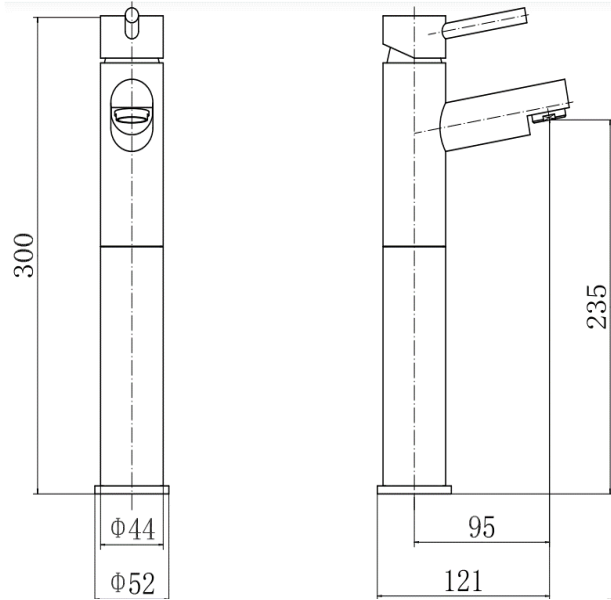

BY CAVALIER BATHROOMS

Harrow 9091 TALL MONO BASIN MIXER - CHROME

PRODUCT SPECIFICATION

Product Code: 9091
 Finish: Chrome
 Description: Tall Mono Basin Mixer
 Inlet Connections: M10*1*1/2*600
 Construction: Body: Brass
 Handle: Zinc
 Cartridge: 35mm ceramic cartridge
 Gross Weight (kg): 1.256

ADDITIONAL INFORMATION

- Chrome finish
- Without click-clack waste
- Flexible inlets
- 10 year guarantee*

WORKING PRESSURES (bar)

Min Pressure	Max Pressure	Best Performance
0.2 bar	5 bar	2 bar

FLOW RATES (litres per minute)

Products are supplied with full installation instructions and fixings. All measurements in mm and are nominal.