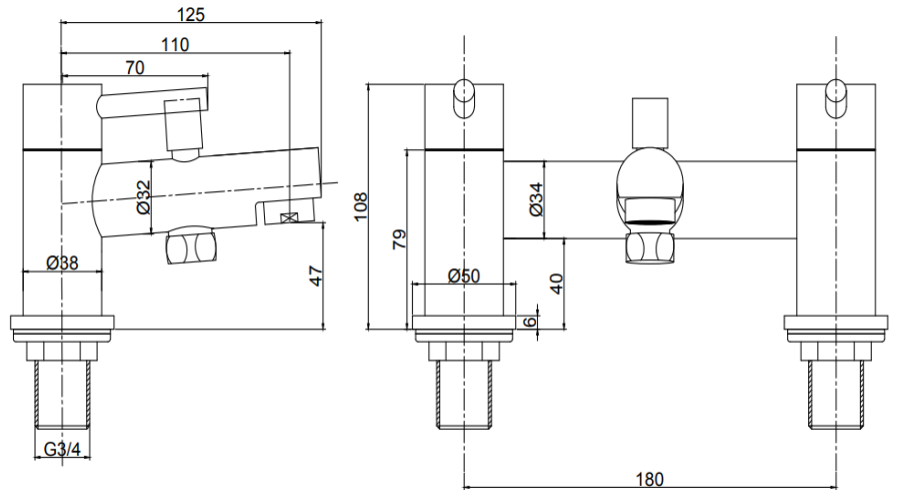

ADDITIONAL INFORMATION

- Chrome finish
- Back nut
- 10 year guarantee*

WORKING PRESSURES (bar)

Min Pressure	Max Pressure	Best Performance
0.2 bar	5 bar	3 bar

FLOW RATES (litres per minute)

0.5 Bar	1 Bar	3 Bar
5	7.7	11

* For full details of our guarantee please refer to our website. Our products are backed by a 10 year guarantee, this is only valid to customers who complete and submit the online Niagara® Guarantee Registration Form within 30 days of installation. Please note that products with finishes other than Chrome are guaranteed for 2 years only. To register and activate your guarantee visit: www.cavalierbathrooms.co.uk

Products are supplied with full installation instructions and fixings. All measurements in mm and are nominal.