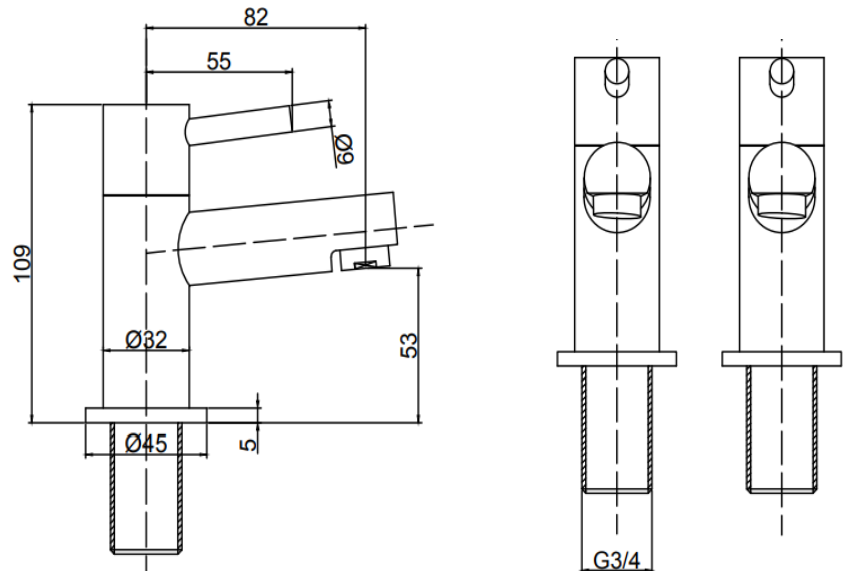

ADDITIONAL INFORMATION

- Chrome finish
- Back nut
- 10 year guarantee*

WORKING PRESSURES (bar)

Min Pressure	Max Pressure	Best Performance
0.2 bar	5 bar	3 bar

FLOW RATES (litres per minute)

0.5 Bar	1 Bar	3 Bar
4.1	5.1	8.1

* For full details of our guarantee please refer to our website. Our products are backed by a 10 year guarantee, this is only valid to customers who complete and submit the online Niagara® Guarantee Registration Form within 30 days of installation. Please note that products with finishes other than Chrome are guaranteed for 2 years only. To register and activate your guarantee visit: www.cavalierbathrooms.co.uk

Products are supplied with full installation instructions and fixings. All measurements in mm and are nominal.