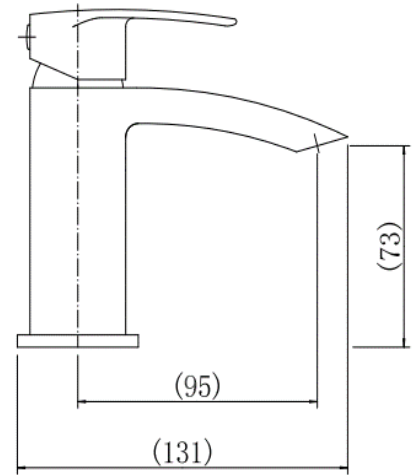

ADDITIONAL INFORMATION

- Chrome finish
- With click-clack waste
- Flexible inlets
- 10 year guarantee*

WORKING PRESSURES (bar)

Min Pressure	Max Pressure	Best Performance
0.2 bar	5 bar	2 bar

FLOW RATES (litres per minute)

0.5 Bar	1 Bar	3 Bar
7.7	10.5	18.1

* For full details of our guarantee please refer to our website. Our products are backed by a 10 year guarantee, this is only valid to customers who complete and submit the online Niagara® Guarantee Registration Form within 30 days of installation. Please note that products with finishes other than Chrome are guaranteed for 2 years only. To register and activate your guarantee visit: www.cavalierbathrooms.co.uk

Products are supplied with full installation instructions and fixings. All measurements in mm and are nominal.