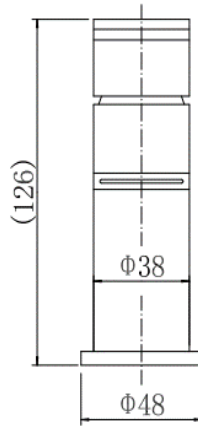

ADDITIONAL INFORMATION

- Chrome finish
- With click-clack waste
- Flexible inlets
- 10 year guarantee*

WORKING PRESSURES (bar)

Min Pressure	Max Pressure	Best Performance
0.2 bar	5 bar	2 bar

FLOW RATES (litres per minute)

0.5 Bar	1 Bar	3 Bar
7.7	10.5	18.1

* For full details of our guarantee please refer to our website. Our products are backed by a 10 year guarantee, this is only valid to customers who complete and submit the online Niagara® Guarantee Registration Form within 30 days of installation. Please note that products with finishes other than Chrome are guaranteed for 2 years only. To register and activate your guarantee visit: www.cavalierbathrooms.co.uk

Products are supplied with full installation instructions and fixings. All measurements in mm and are nominal.