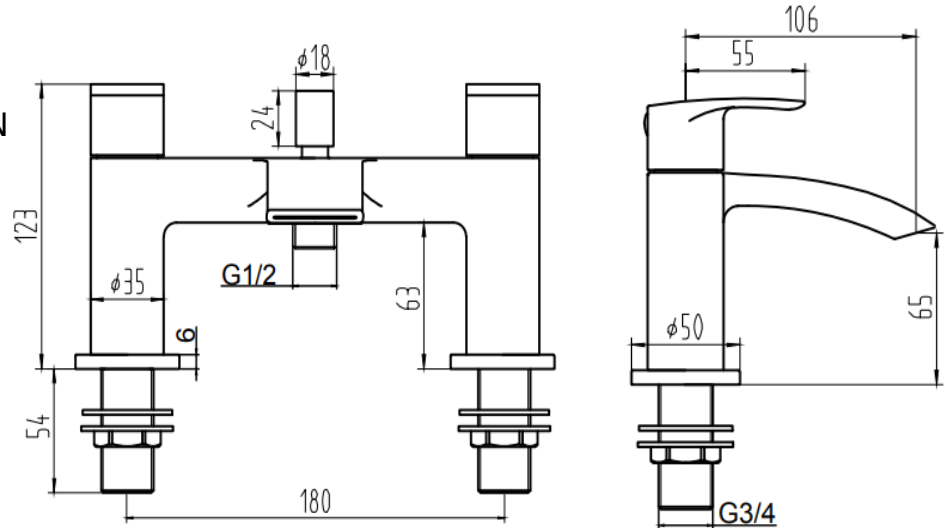

ADDITIONAL INFORMATION

- Chrome finish
- Back nut
- 10 year guarantee*

WORKING PRESSURES (bar)

Min Pressure	Max Pressure	Best Performance
0.2 bar	5 bar	3 bar

FLOW RATES (litres per minute)

0.5 Bar	1 Bar	3 Bar
6.6	7.6	10.7

* For full details of our guarantee please refer to our website. Our products are backed by a 10 year guarantee, this is only valid to customers who complete and submit the online Niagara® Guarantee Registration Form within 30 days of installation. Please note that products with finishes other than Chrome are guaranteed for 2 years only. To register and activate your guarantee visit: www.cavalierbathrooms.co.uk

Products are supplied with full installation instructions and fixings. All measurements in mm and are nominal.