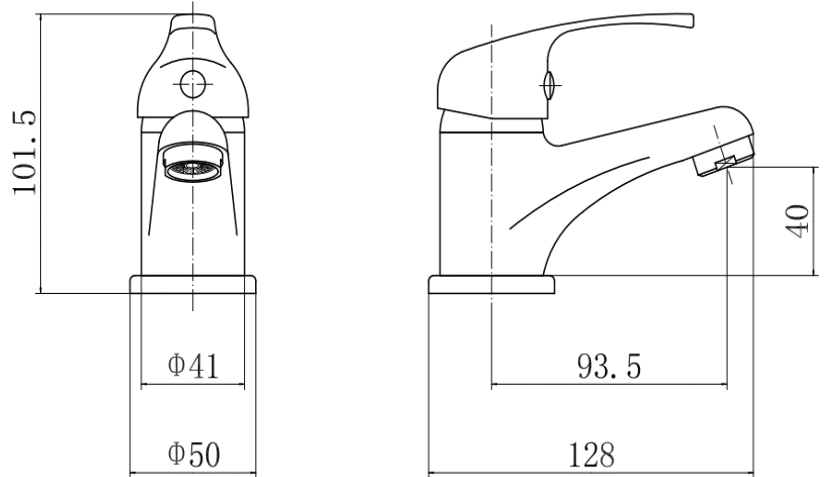

BY CAVALIER BATHROOMS

Conway 9112-WRAS MONO BASIN MIXER 35mm - CHROME

PRODUCT SPECIFICATION

Product Code: 9112-WRAS
 Finish: Chrome
 Description: Mono Basin Mixer + Click Clack
 Inlet Connections: M10*1*1/2*400
 Construction: Body: Brass
 Handle: Zinc
 Cartridge: 35mm ceramic cartridge
 Gross Weight (kg): 0.511

ADDITIONAL INFORMATION

- Chrome finish
- With click-clack waste
- Flexible inlets
- 10 year guarantee*

WORKING PRESSURES (bar)

Min Pressure	Max Pressure	Best Performance
0.2 bar	5 bar	2 bar

FLOW RATES (litres per minute)

Products are supplied with full installation instructions and fixings. All measurements in mm and are nominal.