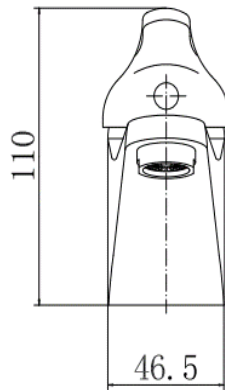

ADDITIONAL INFORMATION

- Chrome finish
- With click-clack waste
- Flexible inlets
- 10 year guarantee*

WORKING PRESSURES (bar)

Min Pressure	Max Pressure	Best Performance
0.2 bar	5 bar	2 bar

FLOW RATES (litres per minute)

0.5 Bar	1 Bar	3 Bar
8.8	12.1	20.7

* For full details of our guarantee please refer to our website. Our products are backed by a 10 year guarantee, this is only valid to customers who complete and submit the online Niagara® Guarantee Registration Form within 30 days of installation. Please note that products with finishes other than Chrome are guaranteed for 2 years only. To register and activate your guarantee visit: www.cavalierbathrooms.co.uk

Products are supplied with full installation instructions and fixings. All measurements in mm and are nominal.