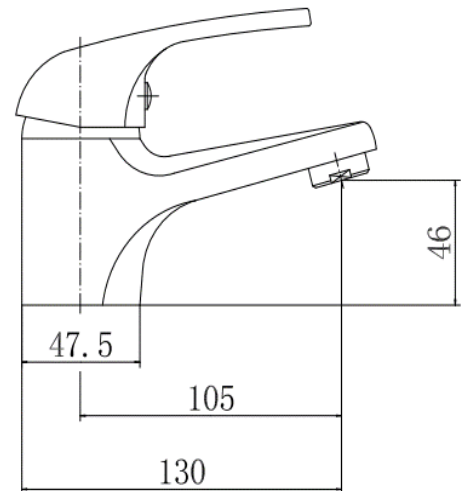

BY CAVALIER BATHROOMS

Conway 9113-WRAS MONO BASIN MIXER 40mm - CHROME

PRODUCT SPECIFICATION

Product Code: 9113-WRAS
 Finish: Chrome
 Description: Mono Basin Mixer + Click Clack
 Inlet Connections: M10*1*1/2*400
 Construction: Body: Brass
 Handle: Zinc
 Cartridge: 40mm ceramic cartridge
 Gross Weight (kg): 0.554

ADDITIONAL INFORMATION

- Chrome finish
- With click-clack waste
- Flexible inlets
- 10 year guarantee*

WORKING PRESSURES (bar)

Min Pressure	Max Pressure	Best Performance
0.2 bar	5 bar	2 bar

FLOW RATES (litres per minute)

Products are supplied with full installation instructions and fixings. All measurements in mm and are nominal.