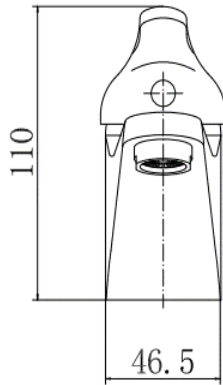

ADDITIONAL INFORMATION

- Chrome finish
- With click-clack waste
- Flexible inlets
- 10 year guarantee*

WORKING PRESSURES (bar)

Min Pressure	Max Pressure	Best Performance
0.2 bar	5 bar	2 bar

FLOW RATES (litres per minute)

0.5 Bar	1 Bar	3 Bar
8.8	12.1	20.7

* For full details of our guarantee please refer to our website. Our products are backed by a 10 year guarantee, this is only valid to customers who complete and submit the online Niagara® Guarantee Registration Form within 30 days of installation. Please note that products with finishes other than Chrome are guaranteed for 2 years only. To register and activate your guarantee visit: www.cavalierbathrooms.co.uk

Products are supplied with full installation instructions and fixings. All measurements in mm and are nominal.