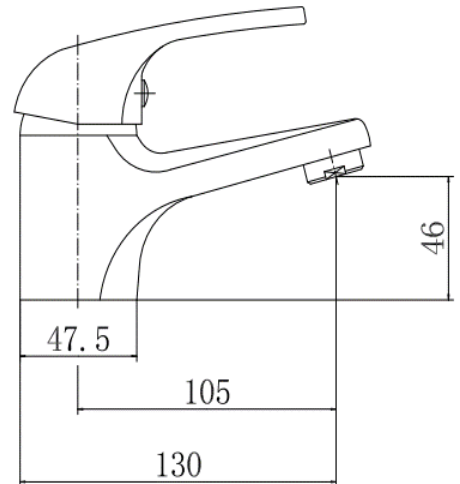

ADDITIONAL INFORMATION

- Chrome finish
- With click-clack waste
- Flexible inlets
- 10 year guarantee*

WORKING PRESSURES (bar)

Min Pressure	Max Pressure	Best Performance
0.2 bar	5 bar	2 bar

FLOW RATES (litres per minute)

0.5 Bar	1 Bar	3 Bar
8.8	12.1	20.7

* For full details of our guarantee please refer to our website. Our products are backed by a 10 year guarantee, this is only valid to customers who complete and submit the online Niagara® Guarantee Registration Form within 30 days of installation. Please note that products with finishes other than Chrome are guaranteed for 2 years only. To register and activate your guarantee visit: www.cavalierbathrooms.co.uk

Products are supplied with full installation instructions and fixings. All measurements in mm and are nominal.