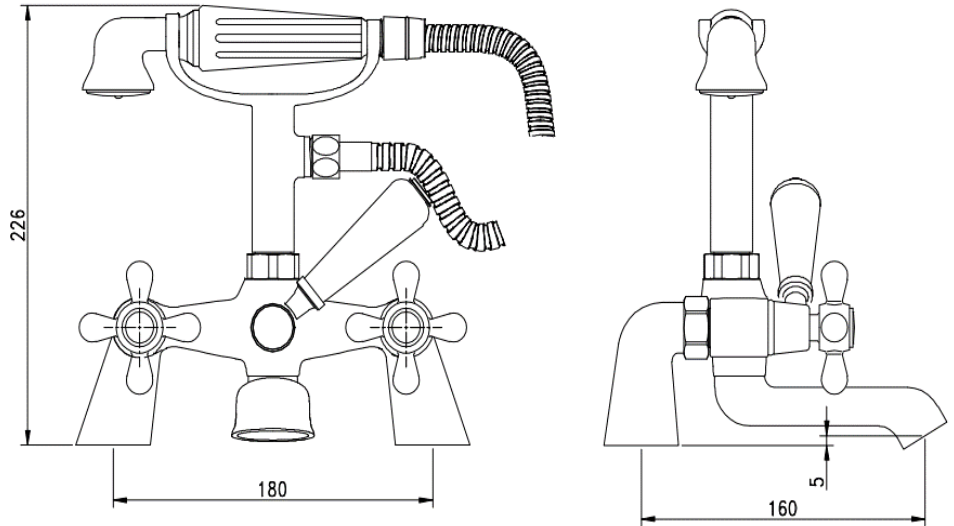

Kingbury 9124 BATH SHOWER MIXER - CHROME

PRODUCT SPECIFICATION

Product Code: 9124
 Finish: Chrome
 Description: Bath Shower Mixer
 Inlet Connections: 3/4 BSP
 Construction: Body: Brass
 Handle: Zinc
 Cartridge: G1/2 quarter turn cartridge
 Gross Weight (kg): 2.17

ADDITIONAL INFORMATION

- Chrome finish
- Back nut
- 10 year guarantee*

WORKING PRESSURES (bar)

Min Pressure	Max Pressure	Best Performance
0.2 bar	5 bar	3 bar

FLOW RATES (litres per minute)

0.5 Bar	1 Bar	3 Bar
4.8	6	9.9

Products are supplied with full installation instructions and fixings. All measurements in mm and are nominal.