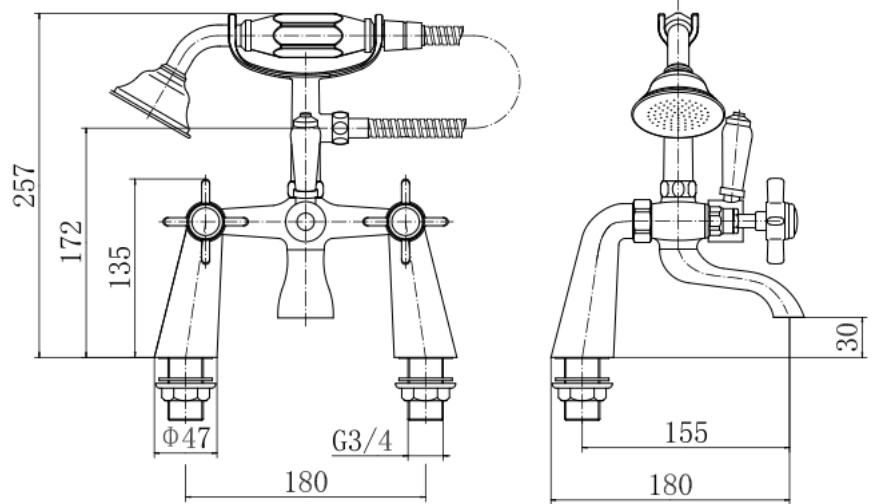

BY CAVALIER BATHROOMS

Bayswater 9132 BATH SHOWER MIXER - CHROME

PRODUCT SPECIFICATION

Product Code: 9132
 Finish: Chrome
 Description: Bath Shower Mixer
 Inlet Connections: 3/4 BSP
 Construction: Body: Brass
 Handle: Zinc
 Handset: Brass + Ceramic
 Hose: SS
 Cartridge: G3/4 quarter turn cartridge

Gross Weight (kg): 2.945

ADDITIONAL INFORMATION

- Chrome finish
- Back nut
- Comes with shower kit
- 10 year guarantee*

WORKING PRESSURES (bar)

Min Pressure	Max Pressure	Best Performance
0.2 bar	5 bar	2 bar

Products are supplied with full installation instructions and fixings. All measurements in mm and are nominal.