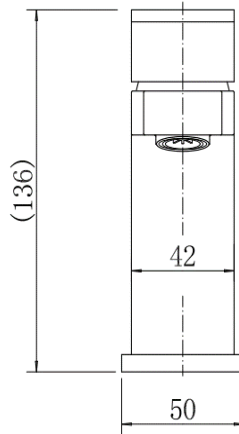

ADDITIONAL INFORMATION

- Chrome finish
- With click-clack waste
- Flexible inlets
- 10 year guarantee*

WORKING PRESSURES (bar)

Min Pressure	Max Pressure	Best Performance
0.2 bar	5 bar	2 bar

FLOW RATES (litres per minute)

0.5 Bar	1 Bar	3 Bar
9.2	13	22.1

* For full details of our guarantee please refer to our website. Our products are backed by a 10 year guarantee, this is only valid to customers who complete and submit the online Niagara® Guarantee Registration Form within 30 days of installation. Please note that products with finishes other than Chrome are guaranteed for 2 years only. To register and activate your guarantee visit: www.cavalierbathrooms.co.uk

Products are supplied with full installation instructions and fixings. All measurements in mm and are nominal.