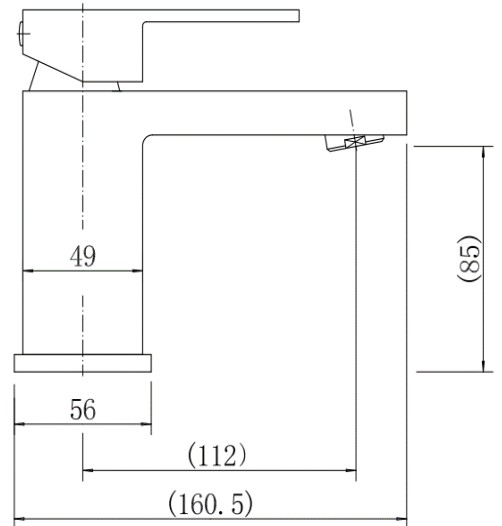

ADDITIONAL INFORMATION

- Chrome finish
- With click-clack waste
- Flexible inlets
- 10 year guarantee*

WORKING PRESSURES (bar)

Min Pressure	Max Pressure	Best Performance
0.2 bar	5 bar	2 bar

FLOW RATES (litres per minute)

0.5 Bar	1 Bar	3 Bar
9.2	13	22.1

* For full details of our guarantee please refer to our website. Our products are backed by a 10 year guarantee, this is only valid to customers who complete and submit the online Niagara® Guarantee Registration Form within 30 days of installation. Please note that products with finishes other than Chrome are guaranteed for 2 years only. To register and activate your guarantee visit: www.cavalierbathrooms.co.uk

Products are supplied with full installation instructions and fixings. All measurements in mm and are nominal.