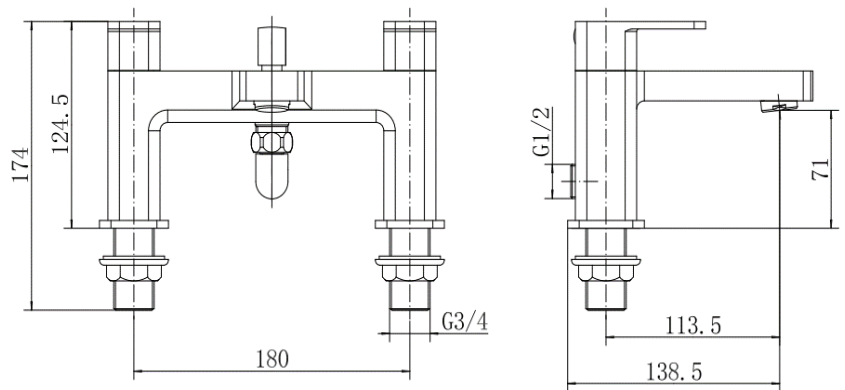

BY CAVALIER BATHROOMS

Hadley 9138 BATH SHOWER MIXER - CHROME

PRODUCT SPECIFICATION

Product Code: 9138
 Finish: Chrome
 Description: Bath Shower Mixer
 Inlet Connections: 3/4 BSP
 Construction: Body: Brass
 Handle: Zinc
 Handset: ABS
 Hose: SS
 Cartridge: G3/4 quarter turn cartridge
 Gross Weight (kg): 2.289

ADDITIONAL INFORMATION

- Chrome finish
- Back nut
- Comes with shower kit and wall bracket
- 10 year guarantee*

WORKING PRESSURES (bar)

Min Pressure	Max Pressure	Best Performance
0.2 bar	5 bar	2 bar

FLOW RATES (litres per minute)

Products are supplied with full installation instructions and fixings. All measurements in mm and are nominal.