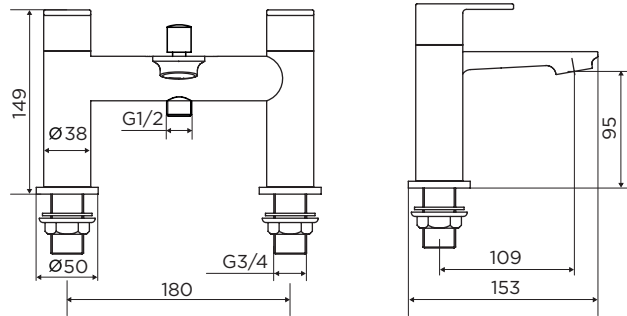

ADDITIONAL INFORMATION

- Chromed finish
- Comes with shower kit and wall bracket
- 10 year guarantee

WORKING PRESSURES (bar)

Min Pressure	Max Pressure	Best Performance
0.2	5	2

FLOW RATES (litres per minute)

0.5 Bar	1 Bar	3 Bar
13.3	26.7	32.8

niagara