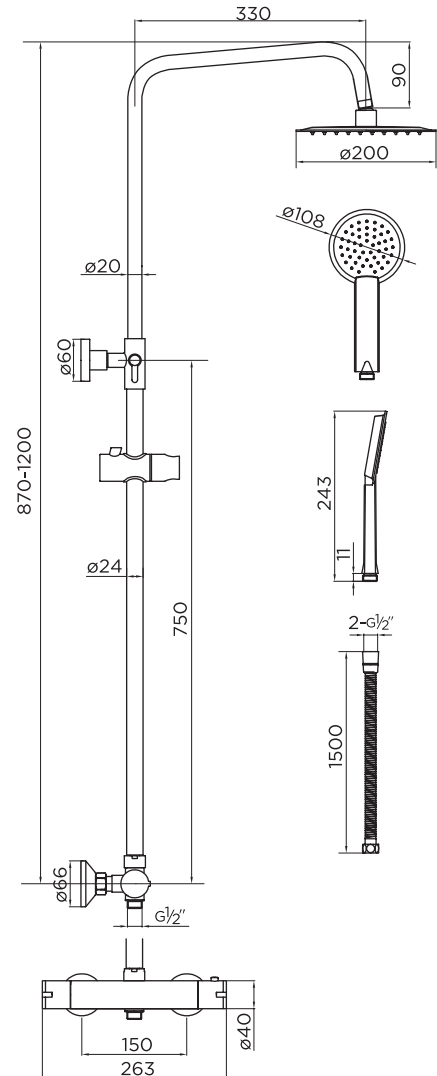

# 9301BL ROUND SHOWER SET

equate

## PRODUCT SPECIFICATION

Product Code:	9301BL
Finish:	Matt Black
Product Type:	Contemporary Shower
Construction:	Body: Brass, Handles: ABS, Riser: SS, Handset: ABS, Top Head: SS, Hose: SS
Cartridge Type:	Thermostatic cartridge and divertor
Inlet Connections:	3/4" BSP
Outlet Connections:	1/2" BSP
Fitting Dimensions:	150mm inlet centres
Gross Weight (kg):	4.4

## ADDITIONAL INFORMATION

- Dual Control - flow and temperature are controlled separately giving accurate control of both.
- Thermostatic cartridge maintains showering temperature to +/- 2c giving a stable outlet temperature.
- Built-in Diverter
- Automatic shut-off in the event of cold water supply failure, to prevent scalding.
- Temperature factory set to a 38° to eliminate the ability to select an unsafe temperature without overriding.
- Supplied with a 1.5m hose, 200mm matt black shower head and multi-function handset.
- 3 year guarantee

## FLOW RATES (litres per minute)

0.5 Bar	1 Bar	3 Bar
8.7	12.3	22.6