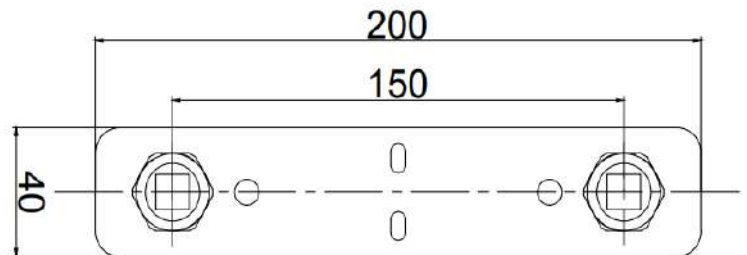

## PRODUCT SPECIFICATION

Product Code:	9307
Description:	Bar Valve Fixing Plate
Inlet Connections:	15mm
Outlet Connection:	3/4 BSP
Construction:	Iron + Brass
Gross Weight (kg):	0.24

Products are supplied with full installation instructions and fixings. All measurements in mm and are nominal.