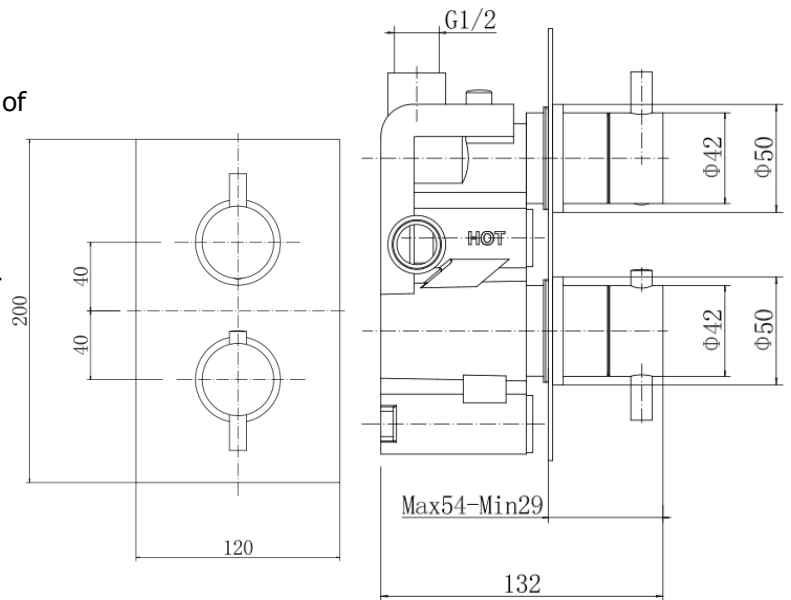

BY CAVALIER BATHROOMS

Equate 9312 TWIN CONCEALED SHOWER VALVE CHROME

PRODUCT SPECIFICATION

Product Code: 9312
 Finish: Chrome
 Product Type: Twin Concealed Shower Valve
 Cartridge Type: Thermostatic Cartridge and 3/4" Quarter Turn Cartridge
 Inlet Connections: G 3/4"
 Outlet Connections: G 1/2"
 Construction: Body: Brass, handles: Zinc, Plate: SS
 Gross Weight (kg): 2.377

ADDITIONAL INFORMATION

- Dual Control: Flow and temperature are controlled separately giving accurate control of both
- Thermostatic cartridge maintains showering temperature to +/- 2c giving a stable outlet temperature
- Automatic shut-off in the event of cold water supply failure, to prevent scalding
- Temperature factory set to a 38°C
- One outlet
- 10 year guarantee*

Products are supplied with full installation instructions and fixings. All measurements in mm and are nominal.