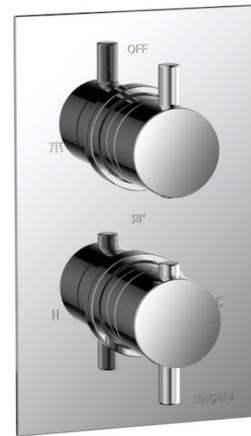

BY CAVALIER BATHROOMS

Equate 9312 TWIN CONCEALED SHOWER VALVE CHROME

PRODUCT SPECIFICATION

Product Code: 9312
 Finish: Chrome
 Product Type: Twin Concealed Shower Valve
 Cartridge Type: Thermostatic Cartridge and 3/4" Quarter Turn Cartridge
 Inlet Connections: G 3/4"
 Outlet Connections: G 1/2"
 Construction: Body: Brass, handles: Zinc, Plate: SS
 Gross Weight (kg): 2.377

ADDITIONAL INFORMATION

- Dual Control: Flow and temperature are controlled separately giving accurate control of both
- Thermostatic cartridge maintains showering temperature to +/- 2c giving a stable outlet temperature
- Automatic shut-off in the event of cold water supply failure, to prevent scalding
- Temperature factory set to a 38°C
- One outlet
- 10 year guarantee*