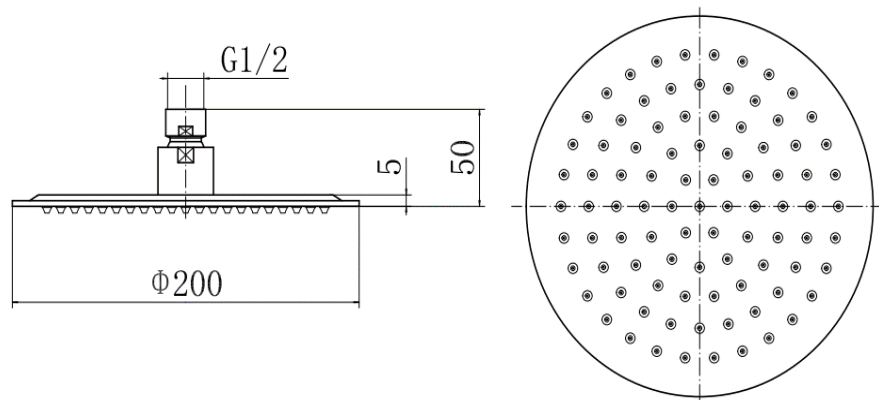

ADDITIONAL INFORMATION

- Brushed brass finish
- 2 year guarantee*

* For full details of our guarantee please refer to our website. Our accessories are backed by a 2 year guarantee, this is only valid to customers who complete and submit the online Niagara® Guarantee Registration Form within 30 days of installation.

To register and activate your guarantee visit: www.cavalierbathrooms.co.uk

Products are supplied with full installation instructions and fixings. All measurements in mm and are nominal.