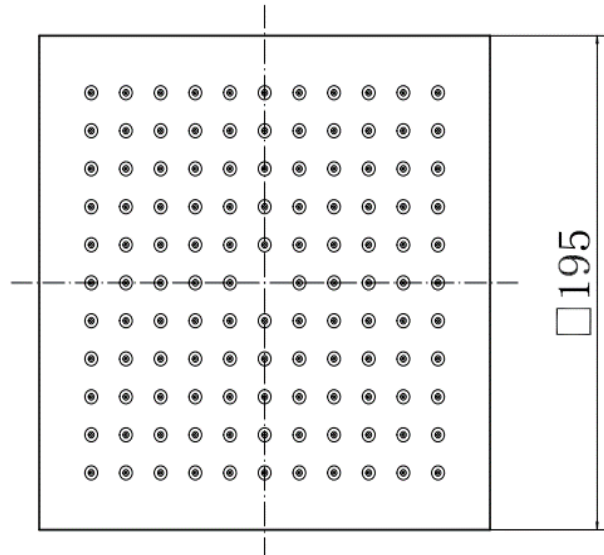

ADDITIONAL INFORMATION

- Matt black finish
- 2 year guarantee*

* For full details of our guarantee please refer to our website. Our accessories are backed by a 2 year guarantee, this is only valid to customers who complete and submit the online Niagara® Guarantee Registration Form within 30 days of installation.

To register and activate your guarantee visit: www.cavalierbathrooms.co.uk

Products are supplied with full installation instructions and fixings. All measurements in mm and are nominal.