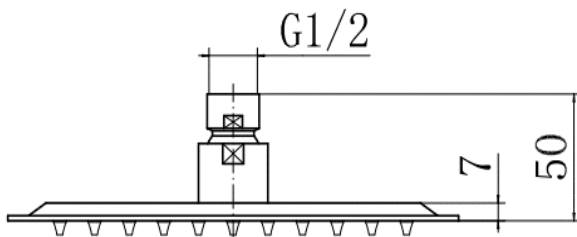

ADDITIONAL INFORMATION

- Matt black finish
- 2 year guarantee*

* For full details of our guarantee please refer to our website. Our accessories are backed by a 2 year guarantee, this is only valid to customers who complete and submit the online Niagara® Guarantee Registration Form within 30 days of installation.

To register and activate your guarantee visit: www.cavalierbathrooms.co.uk

Products are supplied with full installation instructions and fixings. All measurements in mm and are nominal.