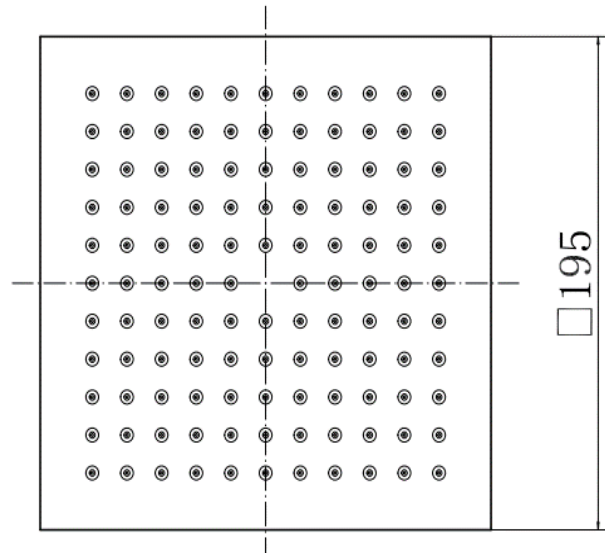

ADDITIONAL INFORMATION

- Chrome finish
- 2 year guarantee*

* For full details of our guarantee please refer to our website. Our accessories are backed by a 2 year guarantee, this is only valid to customers who complete and submit the online Niagara® Guarantee Registration Form within 30 days of installation.

To register and activate your guarantee visit: www.cavalierbathrooms.co.uk

Products are supplied with full installation instructions and fixings. All measurements in mm and are nominal.