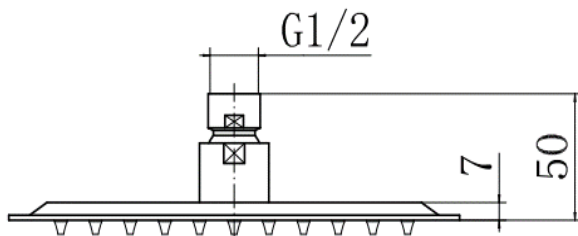

ADDITIONAL INFORMATION

- Chrome finish
- 2 year guarantee*

* For full details of our guarantee please refer to our website. Our accessories are backed by a 2 year guarantee, this is only valid to customers who complete and submit the online Niagara® Guarantee Registration Form within 30 days of installation.

To register and activate your guarantee visit: www.cavalierbathrooms.co.uk

Products are supplied with full installation instructions and fixings. All measurements in mm and are nominal.