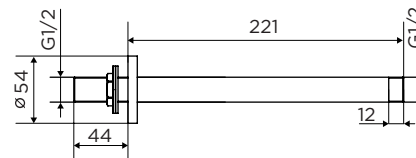

[equate]

9342BL