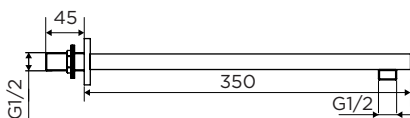

## PRODUCT SPECIFICATION

Product Code:	9340BL, 9342BL, 9344BL & 9345BL
Finish:	Matt Black
Product Type:	Shower arm
Construction:	9340 & 9342 body made of SS 9344 & 9345 body made of brass
Inlet Size:	1/2" BSP
Guarantee:	3 Year Guarantee
Gross Weight (kg):	9340 (0.3kg), 9342 (0.19kg) 9344 (0.43kg), 9345 (0.3kg)

[ equate ]

9340BL

[ equate ]

9342BL

[ observa ]

9344BL

[ observa ]

9345BL