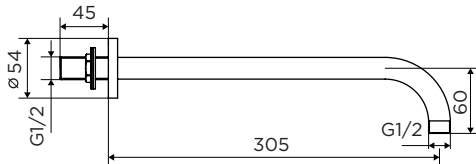

9340BL | 9342BL | 9344BL | 9345BL

shower arms

PRODUCT SPECIFICATION

Product Code:	9340BL, 9342BL, 9344BL & 9345BL
Finish:	Matt Black
Product Type:	Shower arm
Construction:	9340 & 9342 body made of SS 9344 & 9345 body made of brass
Inlet Size:	1/2" BSP
Guarantee:	3 Year Guarantee
Gross Weight (kg):	9340 (0.3kg), 9342 (0.19kg) 9344 (0.43kg), 9345 (0.3kg)

[equate]

9340BL