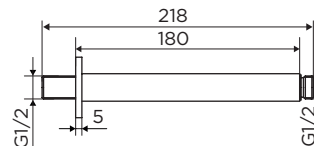

## PRODUCT SPECIFICATION

Product Code:	9340BL, 9342BL, 9344BL & 9345BL
Finish:	Matt Black
Product Type:	Shower arm
Construction:	9340 & 9342 body made of SS 9344 & 9345 body made of brass
Inlet Size:	1/2" BSP
Guarantee:	3 Year Guarantee
Gross Weight (kg):	9340 (0.3kg), 9342 (0.19kg) 9344 (0.43kg), 9345 (0.3kg)

[ equate ]

9340BL

[ equate ]

9342BL

[ observa ]

9344BL

[ observa ]

9345BL