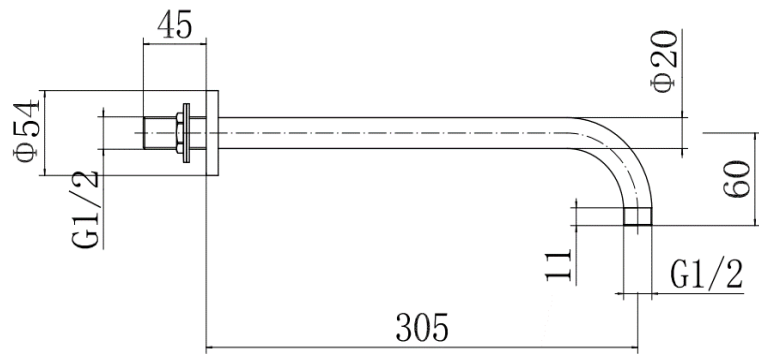

ADDITIONAL INFORMATION

- Brushed brass finish
- 2 year guarantee*

* For full details of our guarantee please refer to our website. Our accessories are backed by a 2 year guarantee, this is only valid to customers who complete and submit the online Niagara® Guarantee Registration Form within 30 days of installation.

To register and activate your guarantee visit: www.cavalierbathrooms.co.uk

Products are supplied with full installation instructions and fixings. All measurements in mm and are nominal.