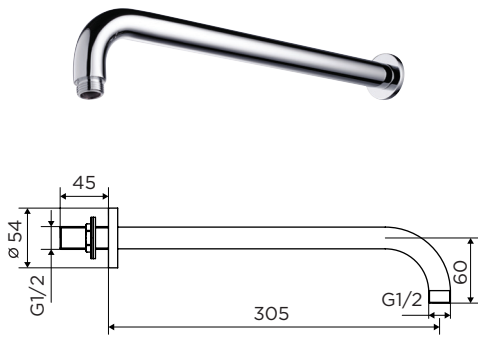

9340 | 9341 | 9342 |
9343 | 9344 | 9345

shower arms

PRODUCT SPECIFICATION

Product Code: 9340, 9341, 9342, 9343, 9344, 9345
Finish: Chrome
Product Type: Shower arm
Construction: 9340 & 9342 body made of SS
9341, 9343, 9344 & 9345 body made of brass
Inlet Size: 1/2" BSP
Guarantee: Lifetime
Gross Weight (kg): 9340 (0.3kg), 9341 (0.39kg), 9342 (0.19kg)
9343 (0.5kg), 9344 (0.43kg), 9345 (0.3kg)

[equate]

9340