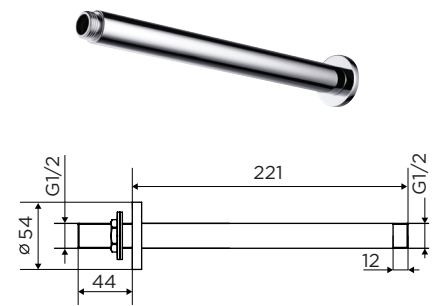

[equate]

9342