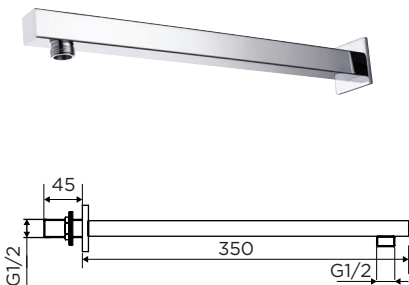

[observa]

9344