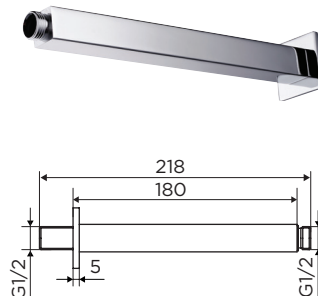

[observa]

9345