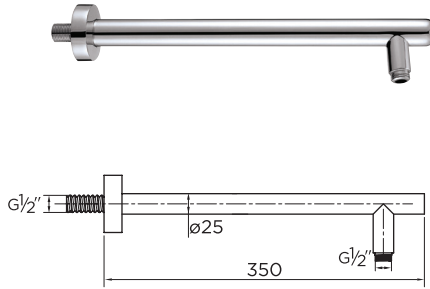

[equate]

9341