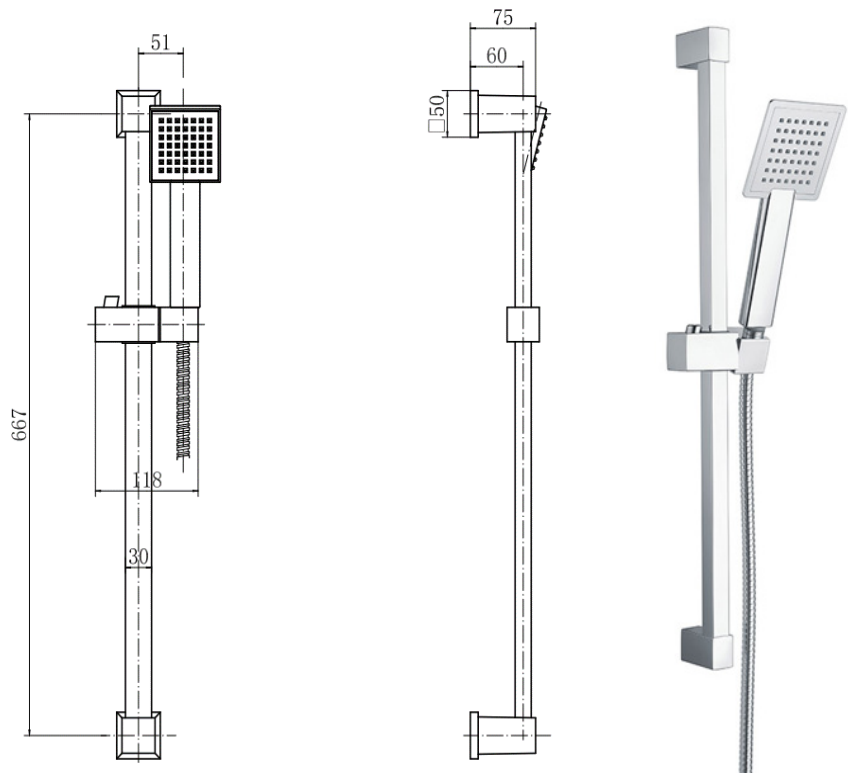

BY CAVALIER BATHROOMS

Observa 9351 SQUARE SLIDE RAIL KIT - CHROME

PRODUCT SPECIFICATION

Product Code:	9351
Finish:	Chrome
Description:	Square Slide Rail Kit
Inlet Connections:	1/2 BSP
Construction:	Riser: SS Handset: ABS Shower Bracket: ABS Hose: SS (1.5m length)
Gross Weight (kg):	1.023

ADDITIONAL INFORMATION

- Chrome finish
- 2 year guarantee*

* For full details of our guarantee please refer to our website. Our accessories are backed by a 2 year guarantee, this is only valid to customers who complete and submit the online Niagara® Guarantee Registration Form within 30 days of installation.

To register and activate your guarantee visit: www.cavalierbathrooms.co.uk

Products are supplied with full installation instructions and fixings. All measurements in mm and are nominal.