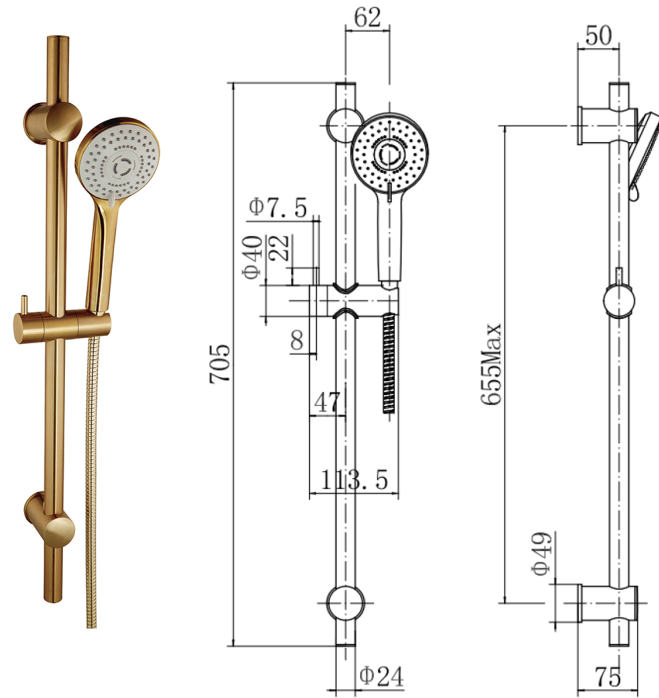

BY CAVALIER BATHROOMS

Deluxe Equate 9353BRS

ROUND SLIDE RAIL KIT - BRUSHED BRASS

PRODUCT SPECIFICATION

Product Code:	9353BRS
Finish:	Brushed Brass
Description:	Round Slide Rail Kit
Inlet Connections:	1/2 BSP
Construction:	Riser: SS Handset: ABS Shower Bracket: ABS Hose: SS (1.5m length)
Gross Weight (kg):	0.955

ADDITIONAL INFORMATION

- Brushed brass finish
- 2 year guarantee*

* For full details of our guarantee please refer to our website. Our accessories are backed by a 2 year guarantee, this is only valid to customers who complete and submit the online Niagara® Guarantee Registration Form within 30 days of installation.

To register and activate your guarantee visit: www.cavalierbathrooms.co.uk

Products are supplied with full installation instructions and fixings. All measurements in mm and are nominal.