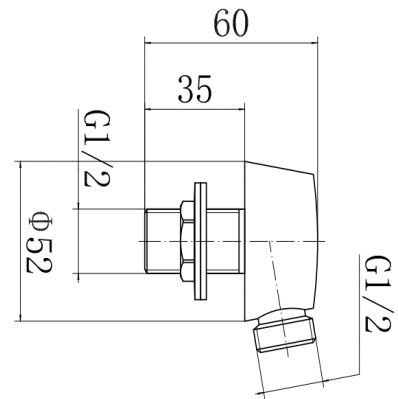

BY CAVALIER BATHROOMS

Equate 9360BRS OUTLET ELBOW- BRUSHED BRASS

PRODUCT SPECIFICATION

Product Code:	9360BRS
Finish:	Brushed Brass
Description:	Round Outlet Elbow
Inlet Connections:	1/2 BSP
Construction:	Brass
Gross Weight (kg):	0.24

To register and activate your guarantee visit: www.cavalierbathrooms.co.uk

Products are supplied with full installation instructions and fixings. All measurements in mm and are nominal.